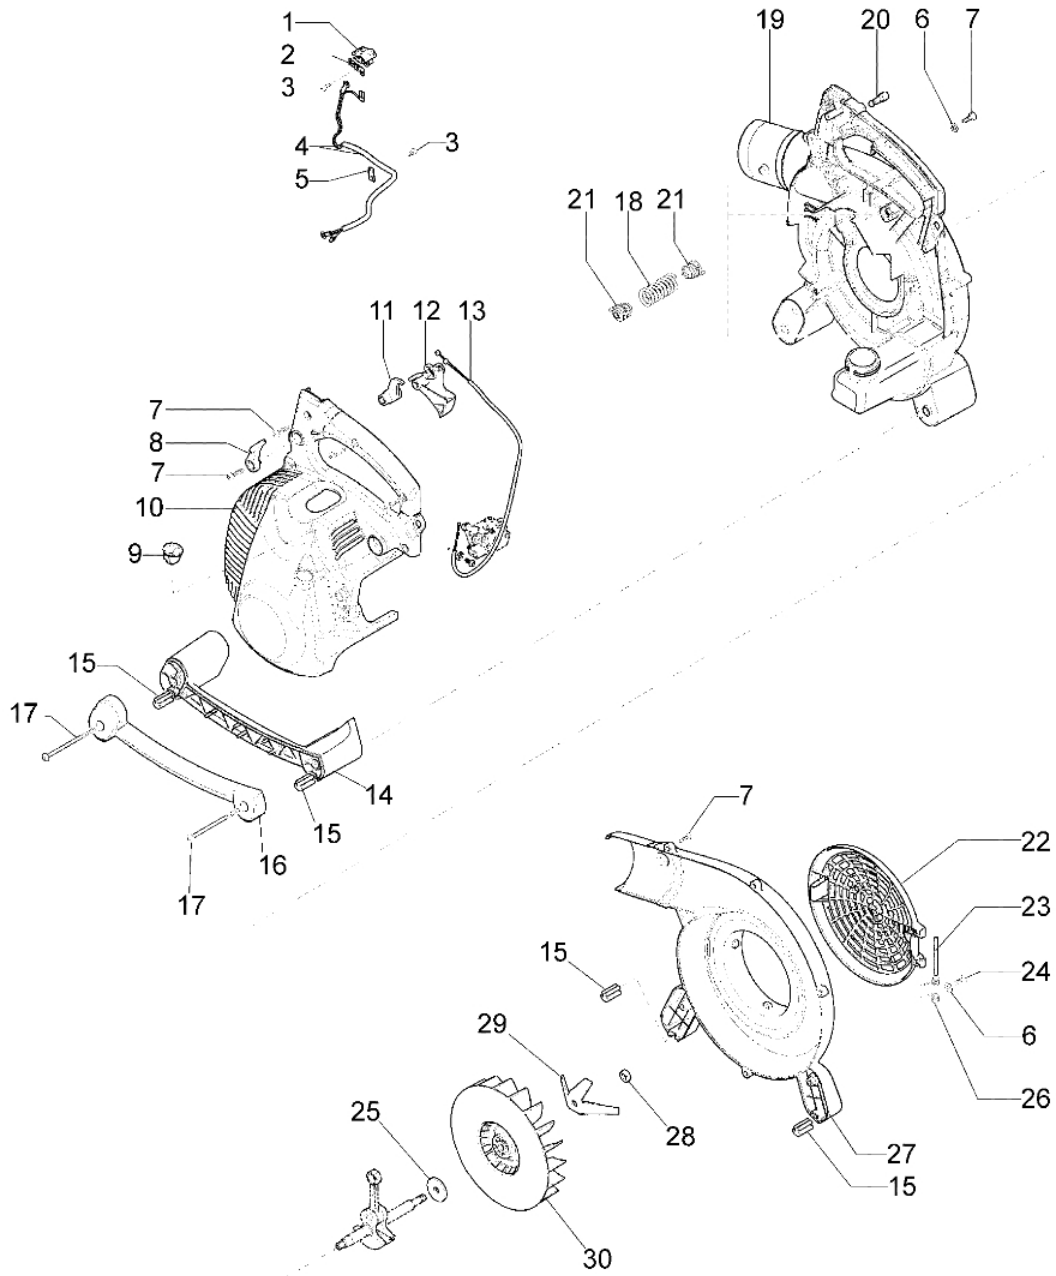

Ref.Nu	Q. ty	Item number	Description	Technical bulletin
1	1	56552011	Compl. piston	
2	2	3801068R	Screw	
3	1	56550171R	Muffler	
4	1	56550033R	Deflector	
5	1	3055101	Spark plug	
6	4	3801047	Screw	
7	2	3916004	Washer	
8	2	61170014	Spacer	
9	2	093000167	Ring	
10	1	072700045R	Piston pin	
11	1	093000091R	Piston ring	
12	1	56552012	Compl. cylinder	
13	1	56550126R	Cover	
14	2	3050022R	Seal ring	
15	2	3035040R	Bearing	
16	2	074000267A	Washer	
17	1	072700046	Needle roller bea	
18	1	4098232R	Key	
19	1	56550008R	Crankshaft	
20	1	56550064R	Crankcase	

Ref.Nu	Q. ty	Item number	Description	Technical bulletin
1	1	56550050R	Rope retainer	
2	1	50070123R	Starter rope	
3	1	56550049R	Handle	
4	1	004000132R	Spring	
5	1	56550022R	Starter pulley	
6	1	56550021R	Insert	
7	1	3027005R	Snap ring	
8	1	56520040A	Plate	
9	1	3918020	Washer	
10	1	3801010R	Screw	
11	1	56552016	Starter assy	
12	4	3918010	Washer	
13	2	3960091	Screw	
14	1	3801013	Screw	
15	1	3819006	Washer	
16	1	3916005	Washer	
17	2	3078009	Washer	
18	3	3960121R	Screw	
19	2	56550102R	Plate	
20	2	3960011	Screw	
21	1	3960100R	Screw	
22	1	56550056R	Spark plug cap	
23	1	56550085R	Spring	
24	1	56550145R	Ignition coil	
25	1	56550134R	Flywheel	
26	1	3911009	Nut	

Ref.Nu	Q. ty	Item number	Description	Technical bulletin
1	1	56550121R	Plate	
2	1	56550122R	Plate	
3	1	3960121R	Screw	
4	1	56550067AR	Cable	
5	3	56550102R	Plate	
6	4	3918010	Washer	
7	20	3960091	Screw	
8	1	56550026R	Throttle lever	
9	1	56550050R	Rope retainer	
10	1	56550148R	Cover	
11	1	56550025R	Lever	
12	1	56550023R	Throttle	
13	1	56550024R	Throttle cable	
14	1	56550046AR	Handle	
15	2	56550048R	Support	
16	1	56550047R	Handle	
17	2	3960122R	Screw	
18	4	56550035R	Spring	
19	1	56550086R	Left case/tank	
20	1	56550156R	Pin	
21	8	56550036R	Support	
22	1	56550062R	Guard	
23	1	56550123R	Pin	
24	4	3960100R	Screw	
25	1	56510050R	Washer	
26	1	56550072R	Spring	
27	1	56550088R	Ridght case	
28	1	3980012	Nut	
29	1	56550057R	Tool cutter	
30	1	56550006R	Fan	