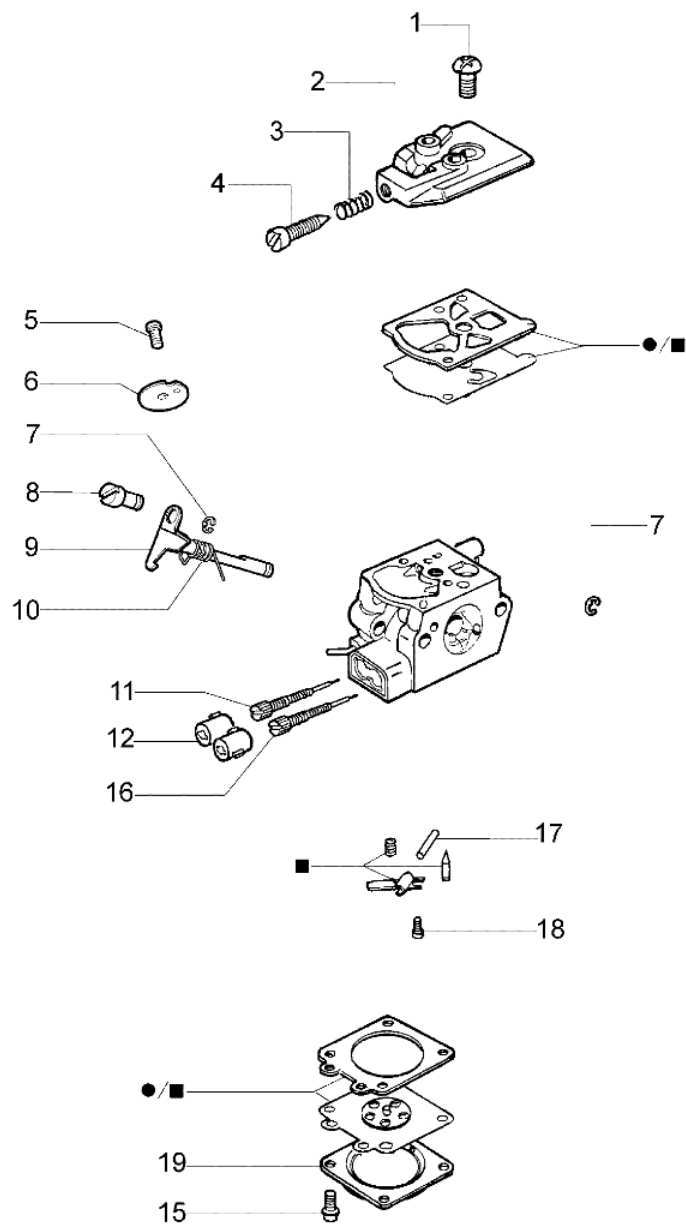

mod. Walbro WT-904
compl. p.n. 2318776R

■ 13—KIT RIPARAZIONE
REPAIR KIT

● 14—KIT MEMBRANE & GUARNIZIONI
DIAPHRAGM & GASKET SET

Ref.Nu	Q. ty	Item number	Description	Technical bulletin
1	1	003300197	Screw	
2	1	2318777	Cover	
3	1	094600148	Spring	
4	1	074000240	Adjust.screw	
5	1	50010141	Screw	
6	1	375100078	Shutter	
7	2	095000164	Circlip	
8	1	2318211	Pin	
9	1	2318737	Shaft	
10	1	072700347	Spring	
11	1	2318779	Screw L	
12	1	2318867	Cap	
13	1	094600209	Repair kit	
14	1	094600210	Diaph. +gasket	
15	4	035000162	Screw	
16	1	2318778	Screw H	
17	1	003300201	Spindle	
18	1	003300202	Screw	
19	1	2318191	Cover