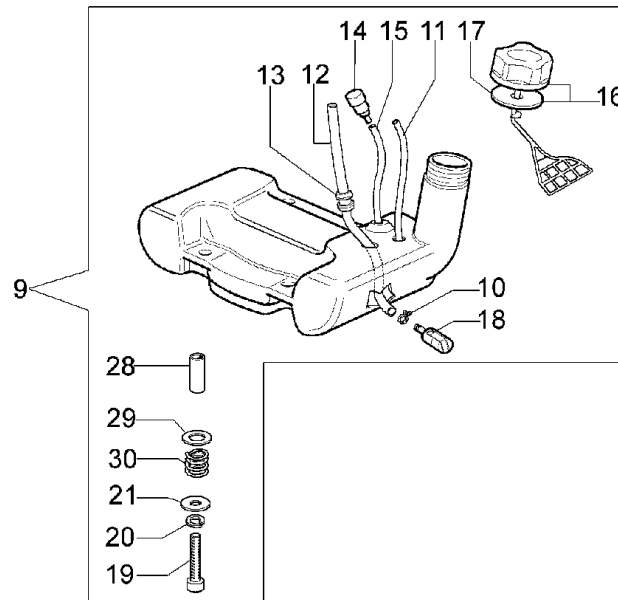

Drawing	Accessories		
Refer ence	Qty	Item number	Description
1	1	63019001C	Tap n go head d 2
2	2	3960040R	Screws
3	1	4174278	Plate
4	4	3802004CR	Screw
5	1	4174283A	Skirt w/blade
6	1	4174275R	Blade
7	1	61042036	Guard assy
8	1	4199005A	Bushing
9	1	4199008B	Collar screw
10	1	4199004	Spring
11	1	4199014A	Nylon spool d.2.4
12	1	4095673R	3t blade
13	1	4199026B	Cover
14	1	61052031	Tool kit
15	1	62042015	Labels kit

### Walbro mod. WT-870

compl. p.n. 2318735R

15 ■ KIT RIPARAZIONE  
REPAIR KIT

16 ● KIT MEMBRANE & GUARNIZIONI  
DIAPHRAGM & GASKET SET

Drawing            Carburetor WT-870

---

Refer ence	Qty	Item number	Description
1	1	50010141	Screw
2	2	095000164	Circlip
3	1	072700211	Shutter
4	1	2318211	Pin
5	1	2318737	Shaft
6	1	072700347	Spring
7	1	2318837	Screw "I"
8	2	2318687	Cap
9	1	2318631	Screw
10	1	2318191	Cover
11	4	035000162	Screw
12	1	003300202	Screw
13	1	375100087	Cover
14	1	074000240	Adjust.screw
15	1	094600209	Repair kit
16	1	094600210	Diaph.+gasket
17	1	094600148	Spring

Drawing	Frame		
Reference	Qty	Item number	Description
1	1	62022030	Buckle set
2	1	61250173R	Compl. harness
3	1	62040021R	Frame
4	1	3910024	Screw
5	1	61250131R	Support
6	4	3819006	Washer
7	4	3801013	Screw
8	1	62040023R	Support
9	1	62030020	Spacer
10	4	58040079AR	Spring
11	1	62030067	Hub
12	8	3801011	Screw
13	4	3918005	Washer
14	1	3914014	Nut
15	4	3918006	Washer
16	4	3914003	Nut
17	1	3916010	Washer