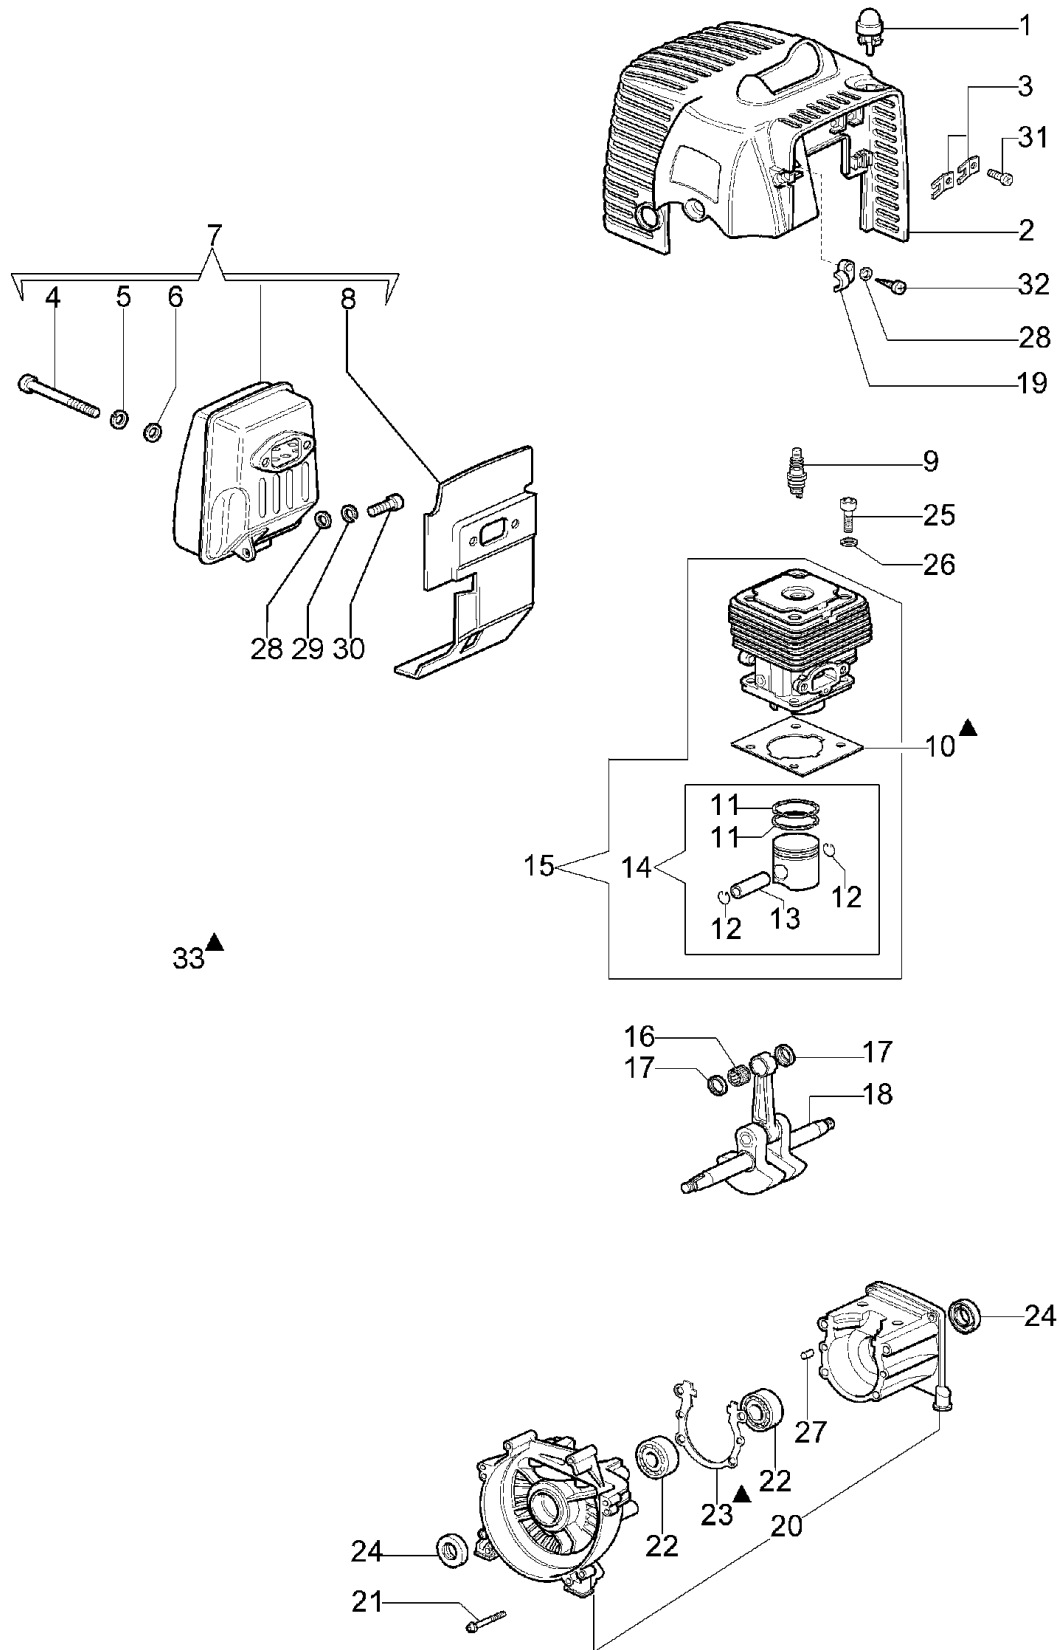

Drawing	Accessories		
Refer ence	Qty	Item number	Description
1	1	63019001C	Tap n go head d 2
2	2	3960040R	Screws
3	1	4174278	Plate
4	4	3802004CR	Screw
5	1	4174283A	Skirt w/blade
6	1	4174275R	Blade
7	1	61042036	Guard assy
8	1	4199005A	Bushing
9	1	4199008B	Collar screw
10	1	4199004	Spring
11	1	4199014A	Nylon spool d.2.4
12	1	4095673R	3t blade
13	1	4199026B	Cover
14	1	61052031	Tool kit
15	1	62042015	Labels kit

### Walbro mod. WT-870

compl. p.n. 2318735R

15 ■ KIT RIPARAZIONE  
REPAIR KIT

16 ● KIT MEMBRANE & GUARNIZIONI  
DIAPHRAGM & GASKET SET

Drawing            Carburetor WT-870

---

Refer ence	Qty	Item number	Description
1	1	50010141	Screw
2	2	095000164	Circlip
3	1	072700211	Shutter
4	1	2318211	Pin
5	1	2318737	Shaft
6	1	072700347	Spring
7	1	2318837	Screw "I"
8	2	2318687	Cap
9	1	2318631	Screw
10	1	2318191	Cover
11	4	035000162	Screw
12	1	003300202	Screw
13	1	375100087	Cover
14	1	074000240	Adjust.screw
15	1	094600209	Repair kit
16	1	094600210	Diaph.+gasket
17	1	094600148	Spring

Drawing	Frame		
Reference	Qty	Item number	Description
1	1	62022030	Buckle set
2	1	61250173R	Compl. harness
3	1	62040021R	Frame
4	1	3910024	Screw
5	1	61250131R	Support
6	4	3819006	Washer
7	4	3801013	Screw
8	1	62040023R	Support
9	1	62030020	Spacer
10	4	58040079AR	Spring
11	1	62030067	Hub
12	8	3801011	Screw
13	4	3918005	Washer
14	1	3914014	Nut
15	4	3918006	Washer
16	4	3914003	Nut
17	1	3916010	Washer

Drawing	Transmission		
Reference	Qty	Item number	Description
50	1	3034012R	Bearing
51	1	61052030BR	Bevel gear d.26
52	1	3025009	Seeger ring
53	1	3035230	Bearing
54	1	3024010R	Snap ring
55	1	61040066	Spacer
56	1	3034218	Bearing
57	1	61040145R	Hub
58	1	3025018	Seeger ring
59	1	4197072	Grip-end d.26
60	1	62010010A	Throttle cable
61	1	044000058A	Cable joint
62	1	4197017ER	Sheath l.916