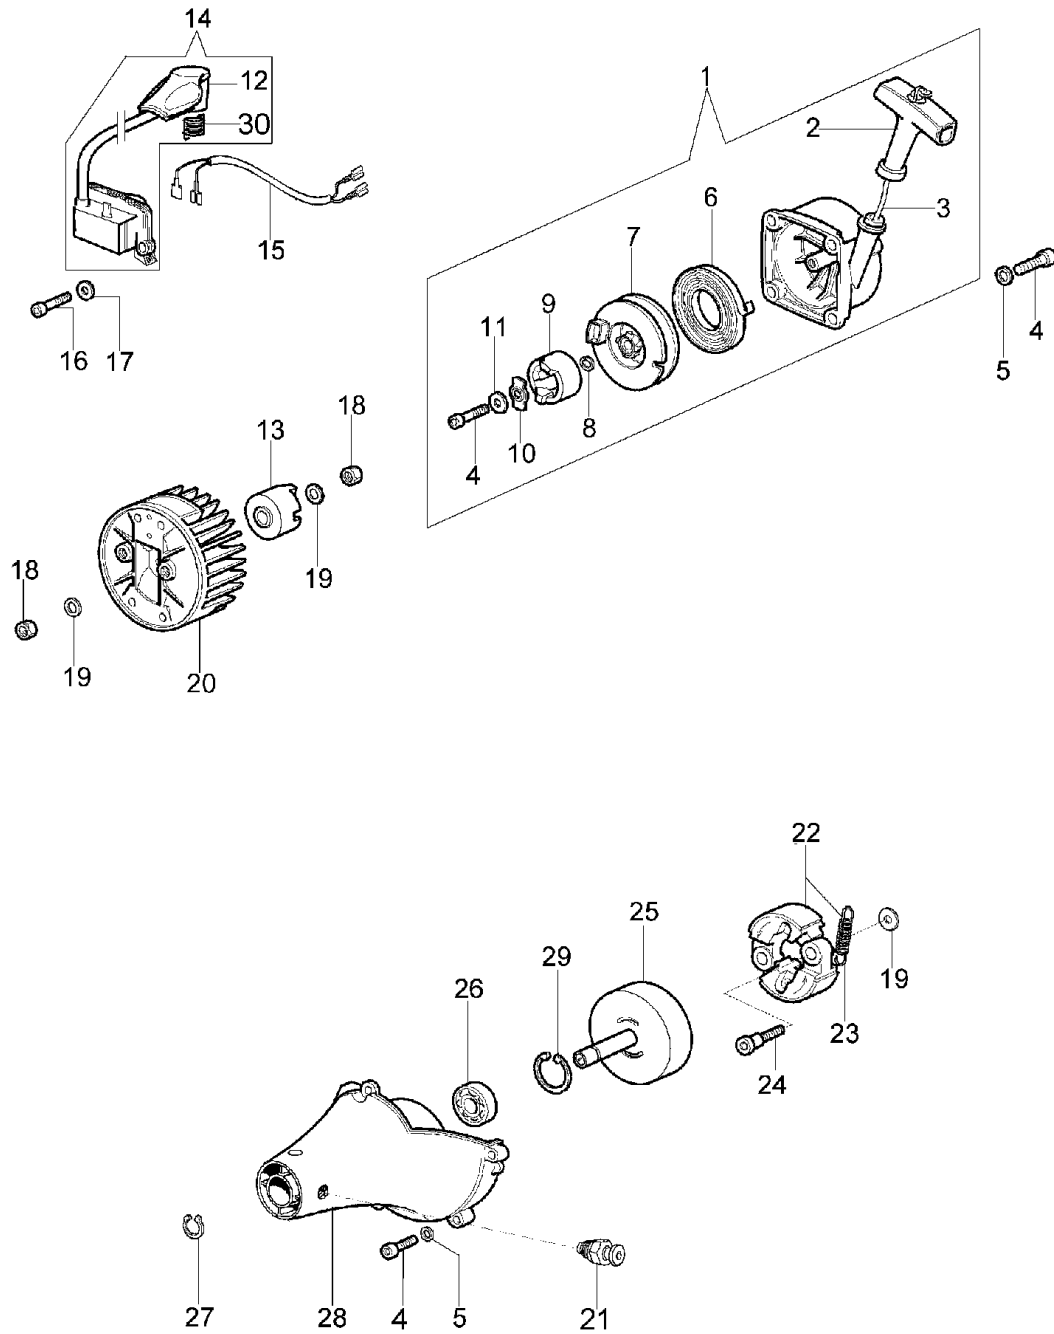

Drawing Starter assy and clutch

Refer ence	Qty	Item number	Description
1	1	61200074AR	Starter assy
2	1	61200015R	Handle
3	1	56520087R	Starter rope
4	8	3801010R	Screw
5	4	3916005	Washer
6	1	004000132R	Spring
7	1	56520038AR	Pulley
8	1	3027005R	Snap ring
8	4	3801010R	Screw
9	1	56520039A	Insert
10	1	56520040A	Plate
11	1	3918020	Washer
12	1	61200012R	Spark plug cap
13	1	61200062AR	Clutch driver
14	1	61250015AR	Ignition coil
15	1	61200042R	Cable
16	2	3801013	Screw
17	2	3819006	Washer
18	1	3912009	Nut
19	1	3818011A	Washer
20	1	61250014AR	Flywheel
21	1	4197011	Pin
22	1	4191153AR	Clutch
23	1	4191028R	Spring
24	1	4191027ER	Pin
25	1	4193005R	Clutch drum
26	1	3035019R	Bearing
27	1	3024015	Seeger ring
28	1	62040029R	Starter case
29	1	3025022	Seeger ring
30	1	61200067R	Spring