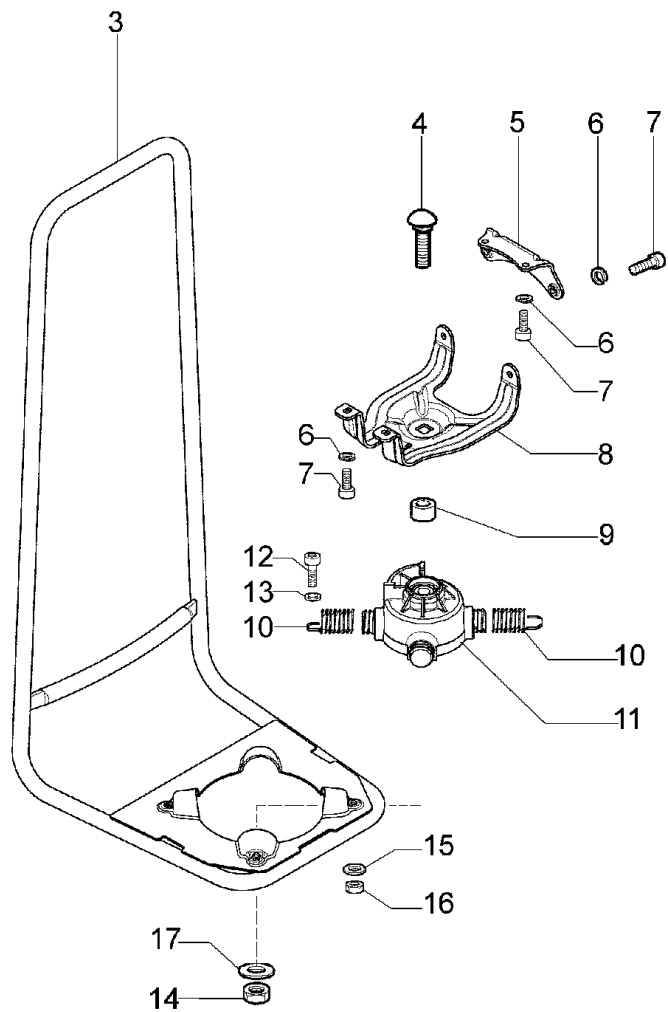

Drawing	Accessories		
Refer ence	Qty	Item number	Description
1	1	63019001C	Tap n go head d 2
2	2	3960040R	Screws
3	1	4174278	Plate
4	4	3802004CR	Screw
5	1	4174283A	Skirt w/blade
6	1	4174275R	Blade
7	1	61042036	Guard assy
8	1	4199005A	Bushing
9	1	4199008B	Collar screw
10	1	4199004	Spring
11	1	4199014A	Nylon spool d.2.4
12	1	4095673R	3t blade
13	1	4199026B	Cover
14	1	61052031	Tool kit
15	1	62042015	Labels kit

### Walbro mod. WT-870

compl. p.n. 2318735R

15 ■ KIT RIPARAZIONE  
REPAIR KIT

16 ● KIT MEMBRANE & GUARNIZIONI  
DIAPHRAGM & GASKET SET

Drawing            Carburetor WT-870

---

Refer ence	Qty	Item number	Description
1	1	50010141	Screw
2	2	095000164	Circlip
3	1	072700211	Shutter
4	1	2318211	Pin
5	1	2318737	Shaft
6	1	072700347	Spring
7	1	2318837	Screw "I"
8	2	2318687	Cap
9	1	2318631	Screw
10	1	2318191	Cover
11	4	035000162	Screw
12	1	003300202	Screw
13	1	375100087	Cover
14	1	074000240	Adjust.screw
15	1	094600209	Repair kit
16	1	094600210	Diaph.+gasket
17	1	094600148	Spring

Drawing	Frame		
Reference	Qty	Item number	Description
1	1	62022030	Buckle set
2	1	61250173R	Compl. harness
3	1	62040021R	Frame
4	1	3910024	Screw
5	1	61250131R	Support
6	4	3819006	Washer
7	4	3801013	Screw
8	1	62040023R	Support
9	1	62030020	Spacer
10	4	58040079AR	Spring
11	1	62030067	Hub
12	8	3801011	Screw
13	4	3918005	Washer
14	1	3914014	Nut
15	4	3918006	Washer
16	4	3914003	Nut
17	1	3916010	Washer

Drawing	Transmission		
Reference	Qty	Item number	Description
50	1	3034012R	Bearing
51	1	61052030BR	Bevel gear d.26
52	1	3025009	Seeger ring
53	1	3035230	Bearing
54	1	3024010R	Snap ring
55	1	61040066	Spacer
56	1	3034218	Bearing
57	1	61040145R	Hub
58	1	3025018	Seeger ring
59	1	4197072	Grip-end d.26
60	1	62010010A	Throttle cable
61	1	044000058A	Cable joint
62	1	4197017ER	Sheath l.916