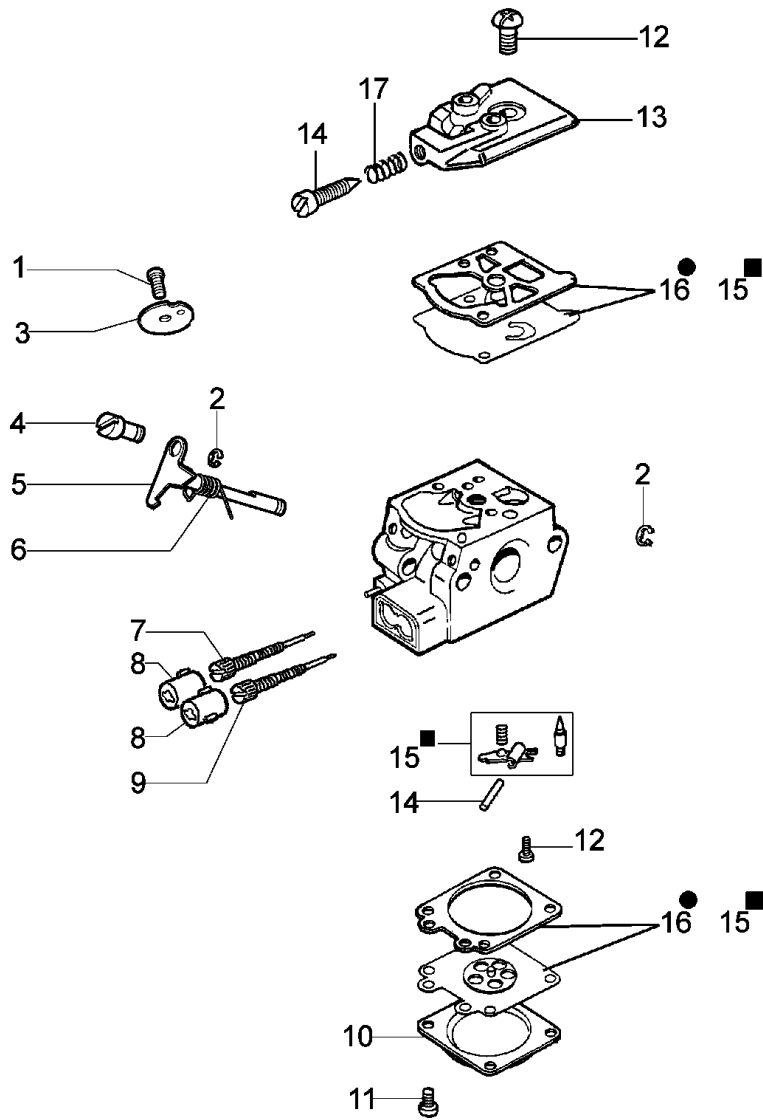

Drawing	Accessories		
Refer ence	Qty	Item number	Description
1	1	63019001C	Tap n go head d 2
2	2	3960040R	Screws
3	1	4174278	Plate
4	4	3802004CR	Screw
5	1	4174283A	Skirt w/blade
6	1	4174275R	Blade
7	1	61042036	Guard assy
8	1	4199005A	Bushing
9	1	4199008B	Collar screw
10	1	4199004	Spring
11	1	4199014A	Nylon spool d.2.4
12	1	4095673R	3t blade
13	1	4199026B	Cover
14	1	61052031	Tool kit
15	1	62042015	Labels kit

### Walbro mod. WT-870

compl. p.n. 2318735R

15 ■ KIT RIPARAZIONE  
REPAIR KIT

16 ● KIT MEMBRANE & GUARNIZIONI  
DIAPHRAGM & GASKET SET

Drawing            Carburetor WT-870

---

Refer ence	Qty	Item number	Description
1	1	50010141	Screw
2	2	095000164	Circlip
3	1	072700211	Shutter
4	1	2318211	Pin
5	1	2318737	Shaft
6	1	072700347	Spring
7	1	2318837	Screw "I"
8	2	2318687	Cap
9	1	2318631	Screw
10	1	2318191	Cover
11	4	035000162	Screw
12	1	003300202	Screw
13	1	375100087	Cover
14	1	074000240	Adjust.screw
15	1	094600209	Repair kit
16	1	094600210	Diaph.+gasket
17	1	094600148	Spring

Drawing	Transmission		
Reference	Qty	Item number	Description
50	1	3034012R	Bearing
51	1	61052030BR	Bevel gear d.26
52	1	3025009	Seeger ring
53	1	3035230	Bearing
54	1	3024010R	Snap ring
55	1	61040066	Spacer
56	1	3034218	Bearing
57	1	61040145R	Hub
58	1	3025018	Seeger ring
59	1	4197072	Grip-end d.26
60	1	62010010A	Throttle cable
61	1	044000058A	Cable joint
62	1	4197017ER	Sheath l.916