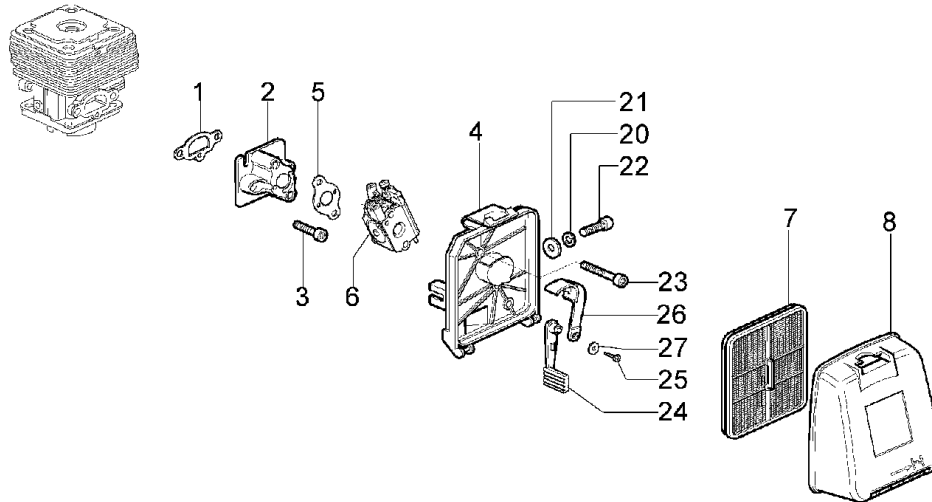

Drawing	Accessories		
Refer ence	Qty	Item number	Description
1	1	63019001C	Tap n go head d 2
2	2	3960040R	Screws
3	1	4174278	Plate
4	4	3802004CR	Screw
5	1	4174283A	Skirt w/blade
6	1	4174275R	Blade
7	1	61042036	Guard assy
8	1	4199005A	Bushing
9	1	4199008B	Collar screw
10	1	4199004	Spring
11	1	4199014A	Nylon spool d.2.4
12	1	4095673R	3t blade
13	1	4199026B	Cover
14	1	61052031	Tool kit
15	1	62042015	Labels kit

### Walbro mod. WT-870

compl. p.n. 2318735R

15 ■ KIT RIPARAZIONE  
REPAIR KIT

16 ● KIT MEMBRANE & GUARNIZIONI  
DIAPHRAGM & GASKET SET

Drawing            Carburetor WT-870

---

Refer ence	Qty	Item number	Description
1	1	50010141	Screw
2	2	095000164	Circlip
3	1	072700211	Shutter
4	1	2318211	Pin
5	1	2318737	Shaft
6	1	072700347	Spring
7	1	2318837	Screw "I"
8	2	2318687	Cap
9	1	2318631	Screw
10	1	2318191	Cover
11	4	035000162	Screw
12	1	003300202	Screw
13	1	375100087	Cover
14	1	074000240	Adjust.screw
15	1	094600209	Repair kit
16	1	094600210	Diaph.+gasket
17	1	094600148	Spring

Drawing	Frame		
Reference	Qty	Item number	Description
1	1	62022030	Buckle set
2	1	61250173R	Compl. harness
3	1	62040021R	Frame
4	1	3910024	Screw
5	1	61250131R	Support
6	4	3819006	Washer
7	4	3801013	Screw
8	1	62040023R	Support
9	1	62030020	Spacer
10	4	58040079AR	Spring
11	1	62030067	Hub
12	8	3801011	Screw
13	4	3918005	Washer
14	1	3914014	Nut
15	4	3918006	Washer
16	4	3914003	Nut
17	1	3916010	Washer