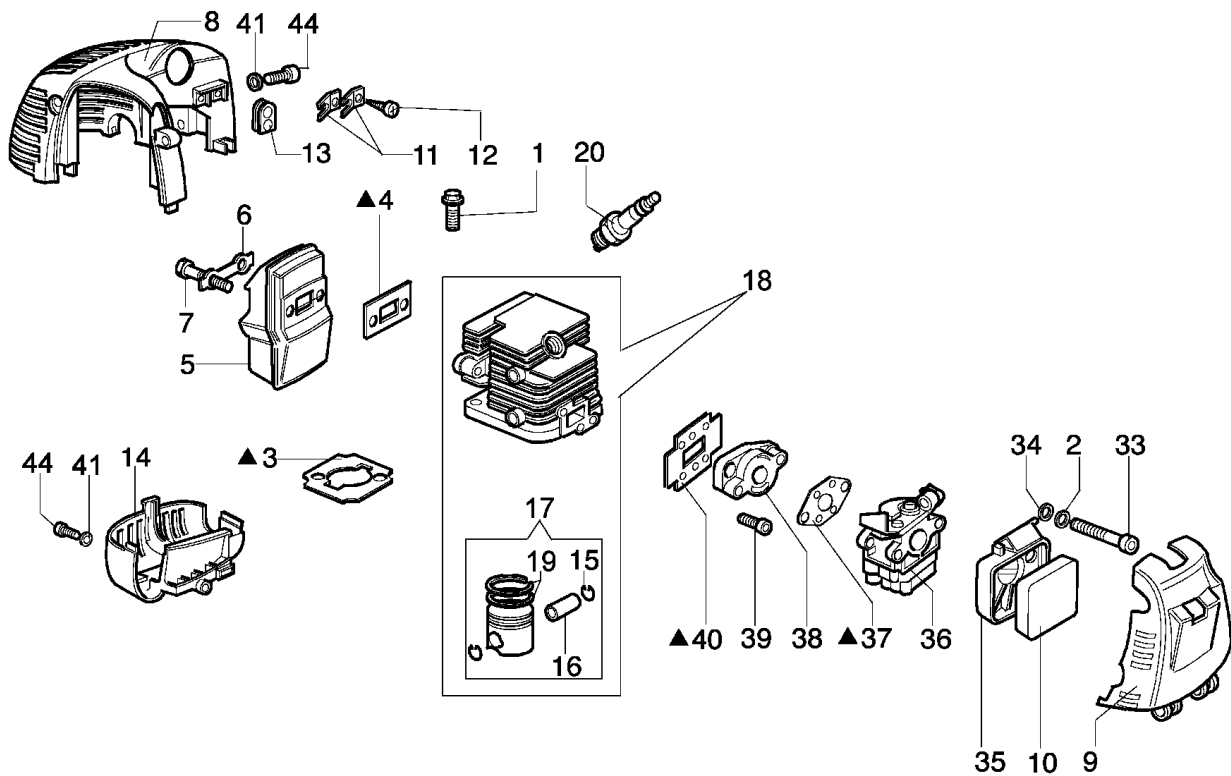

mod. Walbro WYJ-227A  
 compl. p/n 2318900R

5 ● KIT MEMBRANE & GUARNIZIONI  
 DIAPHRAGM & GASKET SET

6 ■ KIT RIPARAZIONE  
 REPAIR KIT

# Drawing      Carburetor

---

| Reference | Qty | Item number | Description  |
|-----------|-----|-------------|--------------|
| 1         | 1   | 2318569     | Screw        |
| 2         | 1   | 2318703     | Washer       |
| 3         | 1   | 2318580     | Screw        |
| 4         | 1   | 2318993     | Support      |
| 5         | 1   | 2318590     | Gasket set   |
| 6         | 1   | 2318591     | Repair kit   |
| 7         | 1   | 2318571     | Cover        |
| 8         | 1   | 2318572     | Fuel pump    |
| 9         | 4   | 2318585     | Screw        |
| 10        | 1   | 003300204   | Fuel filter  |
| 11        | 1   | 2318701     | O-ring       |
| 12        | 1   | 2318577     | Adjuster nut |
| 13        | 1   | 2318570     | Pump body    |
| 14        | 1   | 2318189     | Ring         |
| 15        | 1   | 2318814     | Valve        |
| 16        | 1   | 2318815     | Pump body    |
| 17        | 1   | 2318592     | Valve        |
| 18        | 1   | 003300201   | Spindle      |