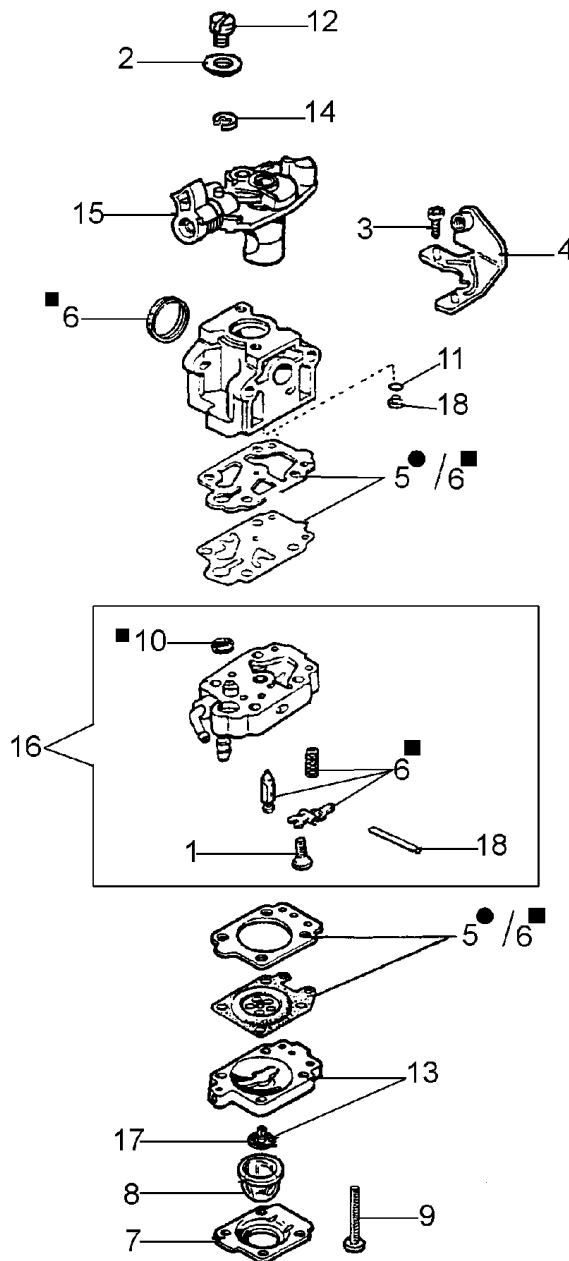

mod. Walbro WYJ-227A
compl. p/n 2318900R

5 ● KIT MEMBRANE & GUARNIZIONI
DIAPHRAGM & GASKET SET

6 ■ KIT RIPARAZIONE
REPAIR KIT

Drawing   Carburetor

Reference	Qty	Item number	Description
1	1	2318569	Screw
2	1	2318703	Washer
3	1	2318580	Screw
4	1	2318993	Support
5	1	2318590	Gasket set
6	1	2318591	Repair kit
7	1	2318571	Cover
8	1	2318572	Fuel pump
9	4	2318585	Screw
10	1	003300204	Fuel filter
11	1	2318701	O-ring
12	1	2318577	Adjuster nut
13	1	2318570	Pump body
14	1	2318189	Ring
15	1	2318814	Valve
16	1	2318815	Pump body
17	1	2318592	Valve
18	1	003300201	Spindle