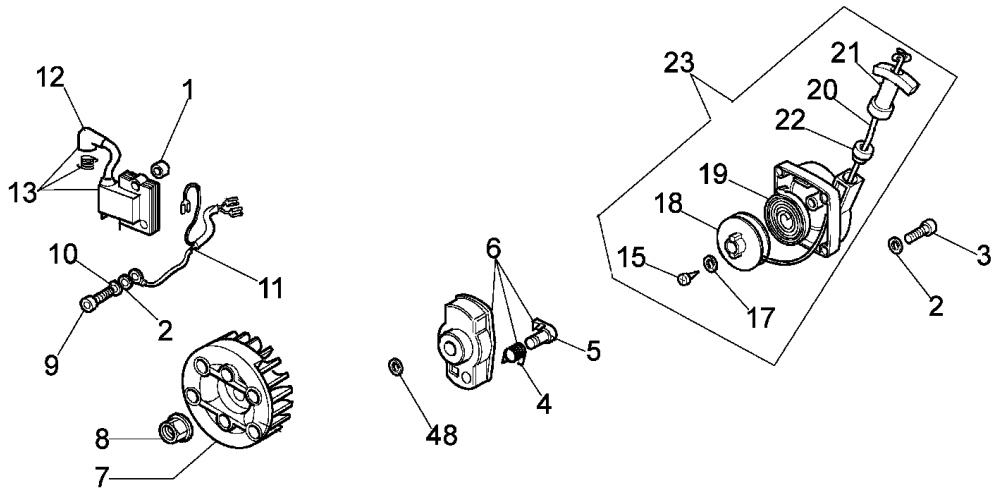

Drawing Starter assy and fuel tank

Drawing Starter assy and fuel tank

Refer ence	Qty	Item number	Description
1	2	50070148	Spacer
2	4	3916004	Washer
3	4	3801010R	Screw
4	1	61070039	Spring
5	1	61070038	Pawl
6	1	61070053	Clutch driver
7	1	61070017AR	Flywheel
8	1	3980012	Nut
9	2	006000085	Screw
10	2	3819005	Washer
11	2	61070012	Cable
12	1	094600097A	Spark plug cap
13	1	56510066R	Ignition coil
14	1	61100005	Stand
15	3	3801013	Screw
16	1	4100415	Hose
17	1	094600451	Washer
18	1	61070035AR	Starter pulley
19	1	61070036R	Spring
20	1	61070019AR	Starter rope
21	1	093500397	Handle
22	1	072700089	Bushing
23	1	61102006BR	Starter assy
24	7	3918005	Washer
25	3	3819006	Washer
26	1	4161211	Bush
27	1	4098377	Band
28	1	61070011A	Breather valve
29	2	61070078	Hose
30	1	094600450R	Fuel filter
31	1	61070006	Gasket
32	1	61070079R	Compl. cap
33	1	61100036	Complete tank
34	1	3801013	Screw
35	1	61010021	Adaptor
36	1	61010020	Adaptor
37	2	3914003	Nut
38	2	3801016	Screw
39	1	4161428	Sleeve
40	1	4161364	Bushing
41	1	3024012	Ring
42	4	3960064	Screw
43	1	61100008A	Starter case
44	1	61070022A	Clutch drum
45	1	61170137A	Clutch bolt
46	1	61070090	Spring
47	1	61070091R	Clutch assy d.54
48	1	094500229	Washer
49	3	3960067	Screw