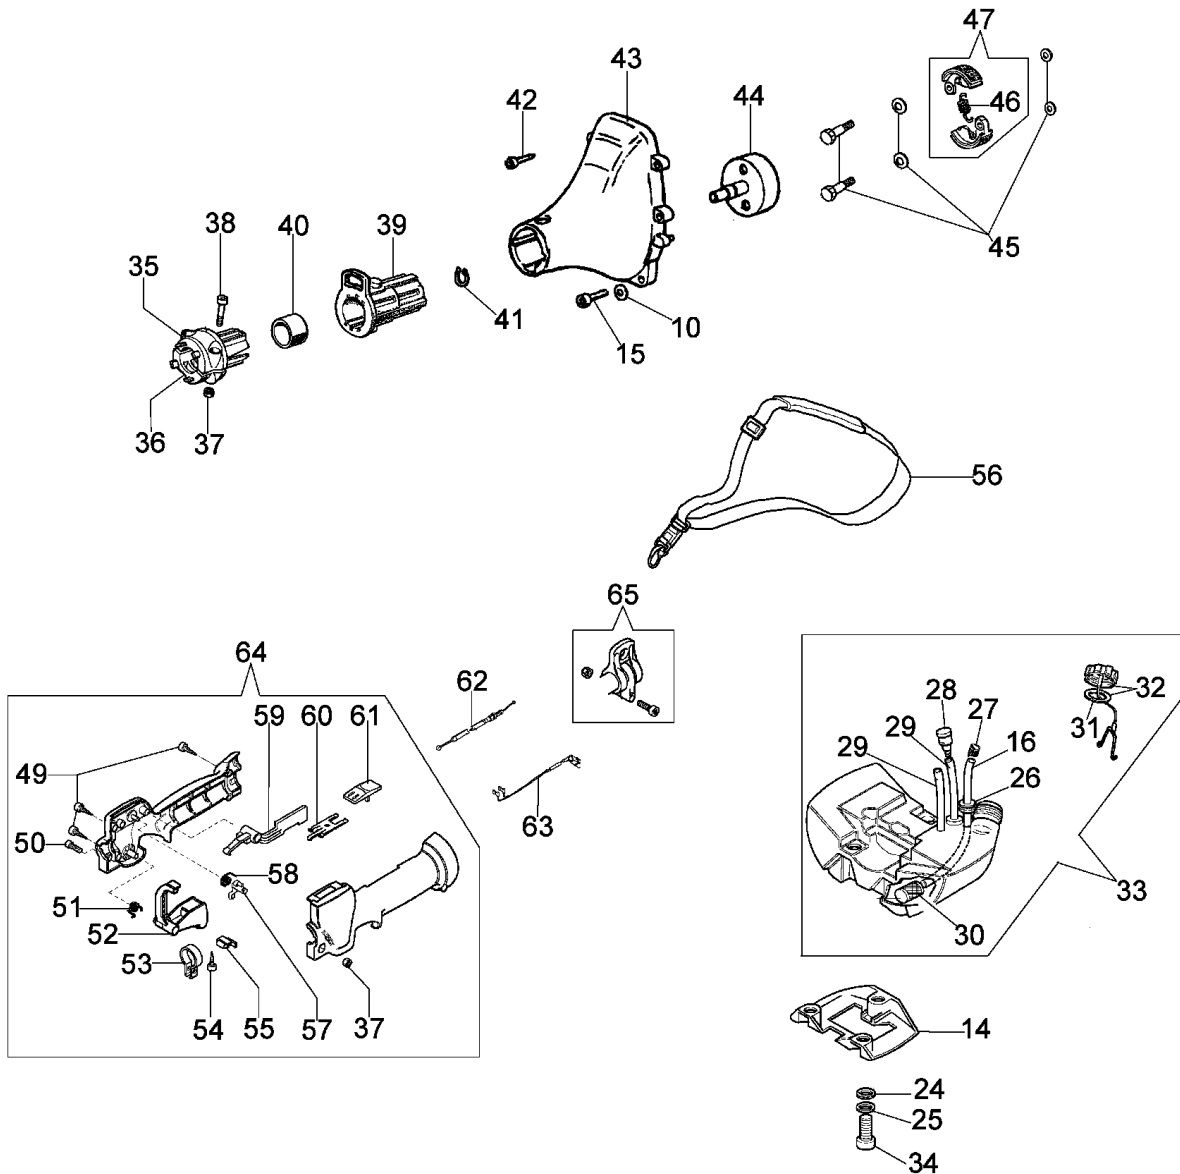

Drawing Starter assy and fuel tank

Drawing Starter assy and fuel tank

Refer ence	Qty	Item number	Description
1	2	50070148	Spacer
2	4	3916004	Washer
3	4	3801010R	Screw
4	1	61070039	Spring
5	1	61070038	Pawl
6	1	61070053	Clutch driver
7	1	61070017AR	Flywheel
8	1	3980012	Nut
9	2	006000085	Screw
10	2	3819005	Washer
11	2	61070012	Cable
12	1	094600097A	Spark plug cap
13	1	56510066R	Ignition coil
14	1	61100005	Stand
15	3	3801013	Screw
16	1	4100415	Hose
17	1	094600451	Washer
18	1	61070035AR	Starter pulley
19	1	61070036R	Spring
20	1	61070019AR	Starter rope
21	1	093500397	Handle
22	1	072700089	Bushing
23	1	61102006BR	Starter assy
24	7	3918005	Washer
25	3	3819006	Washer
26	1	4161211	Bush
27	1	4098377	Band
28	1	61070011A	Breather valve
29	2	61070078	Hose
30	1	094600450R	Fuel filter
31	1	61070006	Gasket
32	1	61070079R	Compl. cap
33	1	61100036	Complete tank
34	1	3801013	Screw
35	1	61010021	Adaptor
36	1	61010020	Adaptor
37	2	3914003	Nut
38	2	3801016	Screw
39	1	4161428	Sleeve
40	1	4161364	Bushing
41	1	3024012	Ring
42	4	3960064	Screw
43	1	61100008A	Starter case
44	1	61070022A	Clutch drum
45	1	61170137A	Clutch bolt
46	1	61070090	Spring
47	1	61070091R	Clutch assy d.54
48	1	094500229	Washer
49	3	3960067	Screw