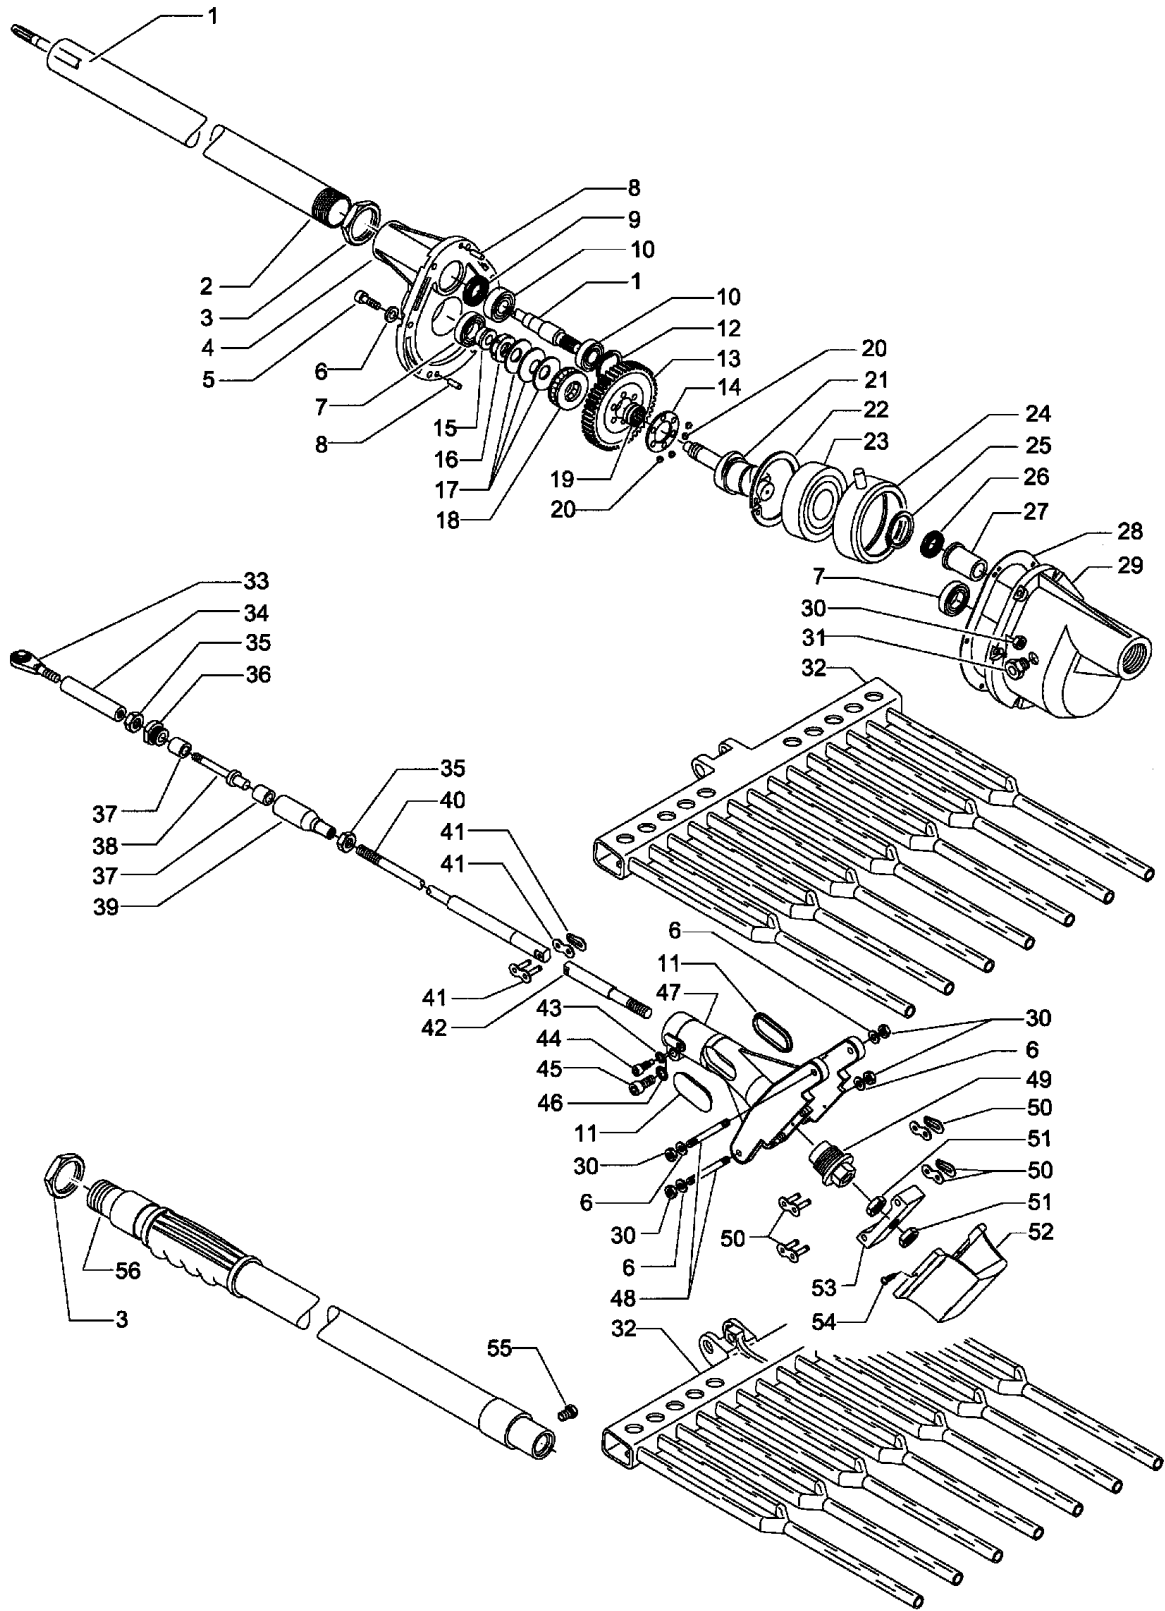

Drawing Transmission

Drawing   Transmission

Reference	Qty	Item number	Description
50	2	CS01820103	Joint
51	2	CS01000139	Nut
52	1	CS01320215	Guard
53	1	CS02140102	Oscillator
54	2	CS01060210	Screw
55	1	CS01990100	Nipple
56	1	CS61650032	Rod mt. 2