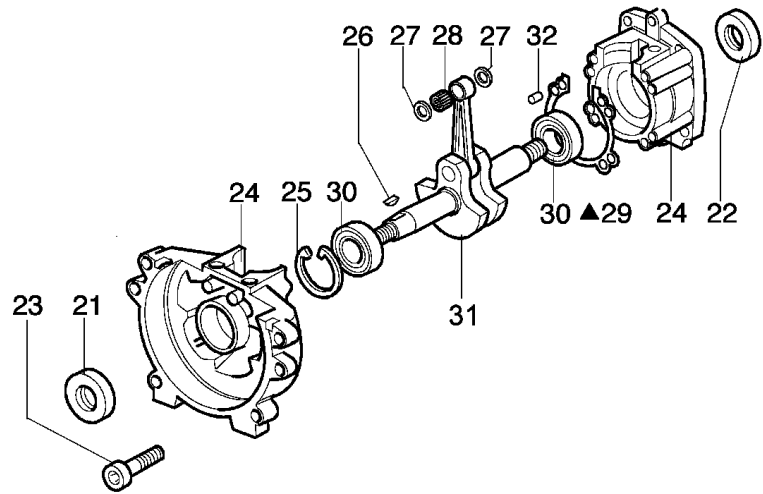

mod. Walbro WYJ-227A  
 compl. p/n 2318900R

5 ● KIT MEMBRANE & GUARNIZIONI  
 DIAPHRAGM & GASKET SET

6 ■ KIT RIPARAZIONE  
 REPAIR KIT

# Drawing      Carburetor

---

| Reference | Qty | Item number | Description  |
|-----------|-----|-------------|--------------|
| 1         | 1   | 2318569     | Screw        |
| 2         | 1   | 2318703     | Washer       |
| 3         | 1   | 2318580     | Screw        |
| 4         | 1   | 2318993     | Support      |
| 5         | 1   | 2318590     | Gasket set   |
| 6         | 1   | 2318591     | Repair kit   |
| 7         | 1   | 2318571     | Cover        |
| 8         | 1   | 2318572     | Fuel pump    |
| 9         | 4   | 2318585     | Screw        |
| 10        | 1   | 003300204   | Fuel filter  |
| 11        | 1   | 2318701     | O-ring       |
| 12        | 1   | 2318577     | Adjuster nut |
| 13        | 1   | 2318570     | Pump body    |
| 14        | 1   | 2318189     | Ring         |
| 15        | 1   | 2318814     | Valve        |
| 16        | 1   | 2318815     | Pump body    |
| 17        | 1   | 2318592     | Valve        |
| 18        | 1   | 003300201   | Spindle      |