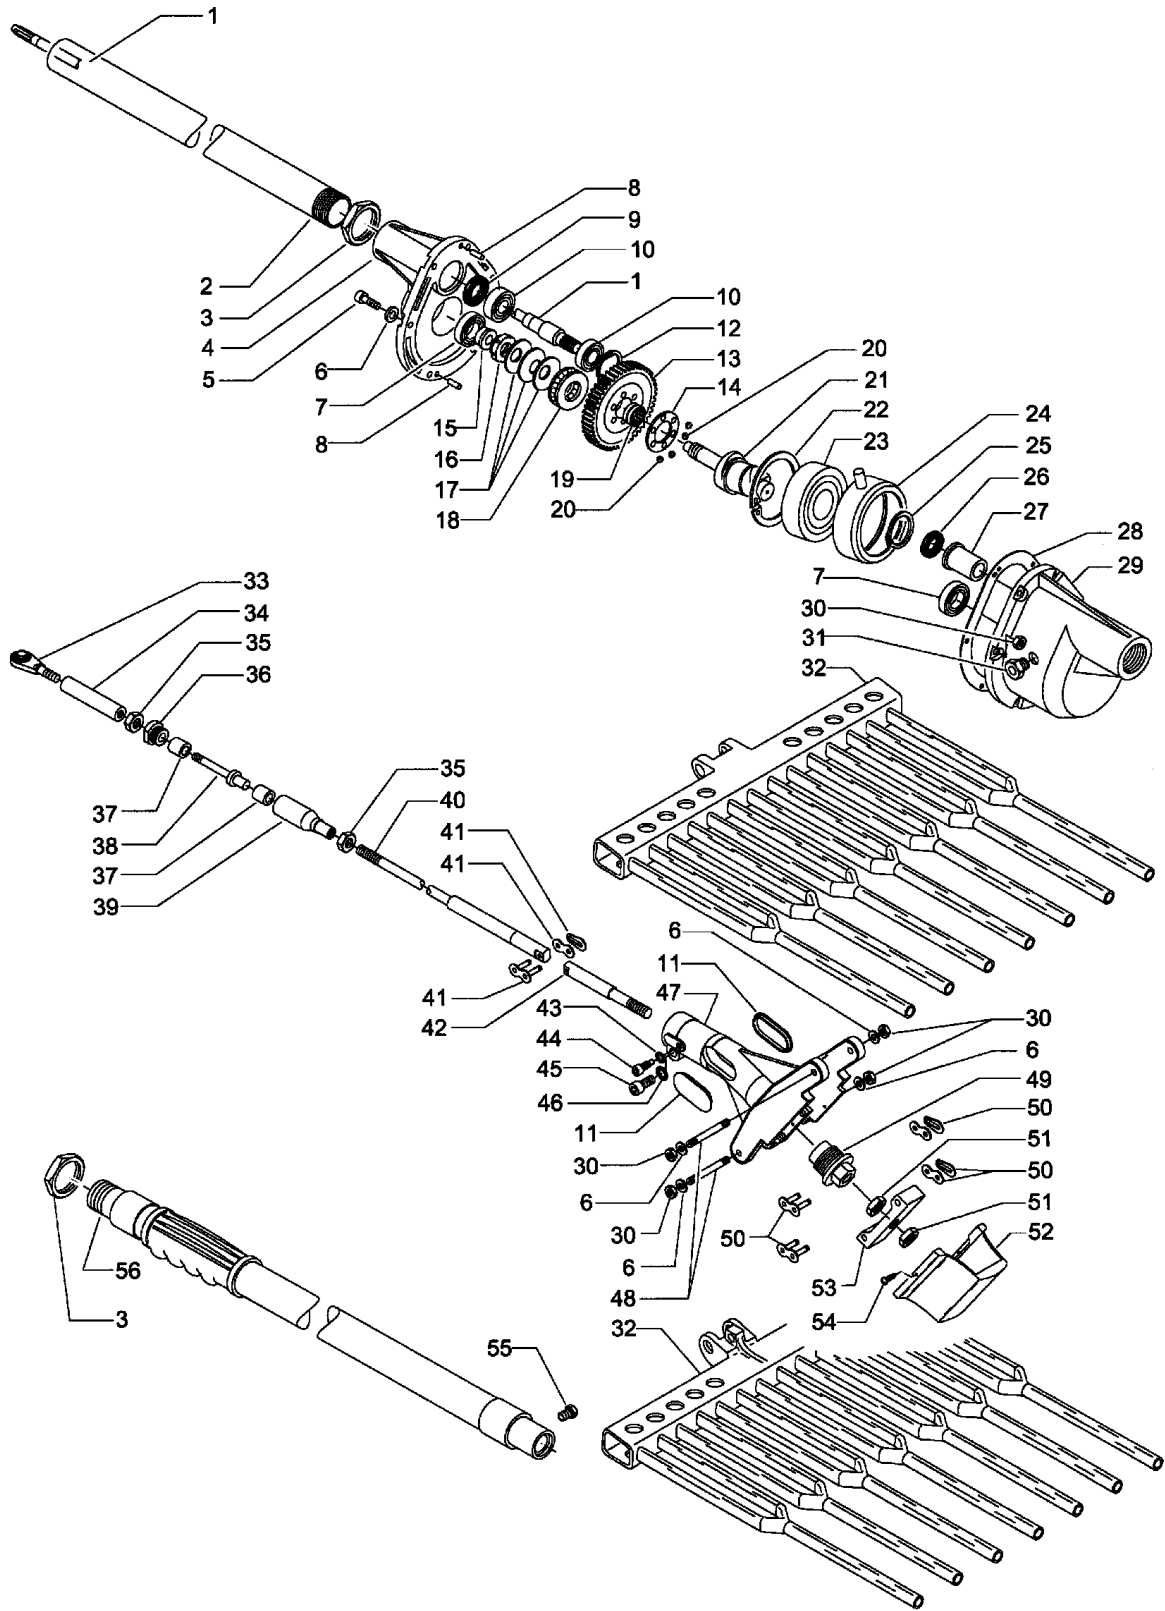

Drawing   Transmission

Drawing   Transmission

Refer ence	Qty	Item number	Description
1	1	CS61890001	Drive shaft
2	1	CS01400154	Hose
3	2	CS01610111	Nut
4	1	CS01830156	Cover
5	10	CS01060273	Screw
6	10	CS01010102	Washer
7	2	CS01270138	Bearing
8	2	CS01590122	Pin
9	1	CS01230224	Seal ring
10	2	CS01270107	Bearing
11	2	CS01830127	Cover
12	1	CS01260145	Ring
13	1	CS01970112	Gear
14	1	CS01270136	Support
15	1	CS01340261	Bushing
16	1	CS01610105	Nut
17	3	CS01640203	Washer
18	1	CS01270140	Bearing
19	1	CS01270141	Bearing
20	6	CS01910116	Ball
21	1	CS01290159	Shaft
22	1	CS01260144	Snap ring
23	1	CS01270139	Bearing
24	1	CS01080183	Bearing case
25	1	CS01260142	Snap ring
26	1	CS01230226	Gasket
27	1	CS01340265	Bushing
28	1	CS01230229	Gasket
29	1	CS01710285	Body
30	10	CS01000101	Nut
31	1	CS01330172	Oil window
32	2	CS01930121	Rake
33	1	CS01270137	Joint
34	1	CS01250202	Pin
35	2	CS01000130	Nut
36	1	CS01000148	Nut
37	2	CS01730109	Shock absorber
38	1	CS01690136	Piston pump
39	1	CS01600148	Support
40	1	CS61030002	Rod
41	1	CS01820105	Joint
42	1	CS01650186	Rod
43	1	CS01010125	Washer
44	1	CS01060330	Screw
45	1	CS01060329	Screw
46	1	CS01010212	Washer
47	1	CS01660135	Head
48	2	CS01060311	Screw
49	1	CS01340278	Bushing