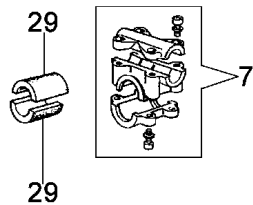

Drawing   Transmission

Reference	Qty	Item number	Description
47	1	3025022	Seeger ring
48	1	3050018R	Sealing ring