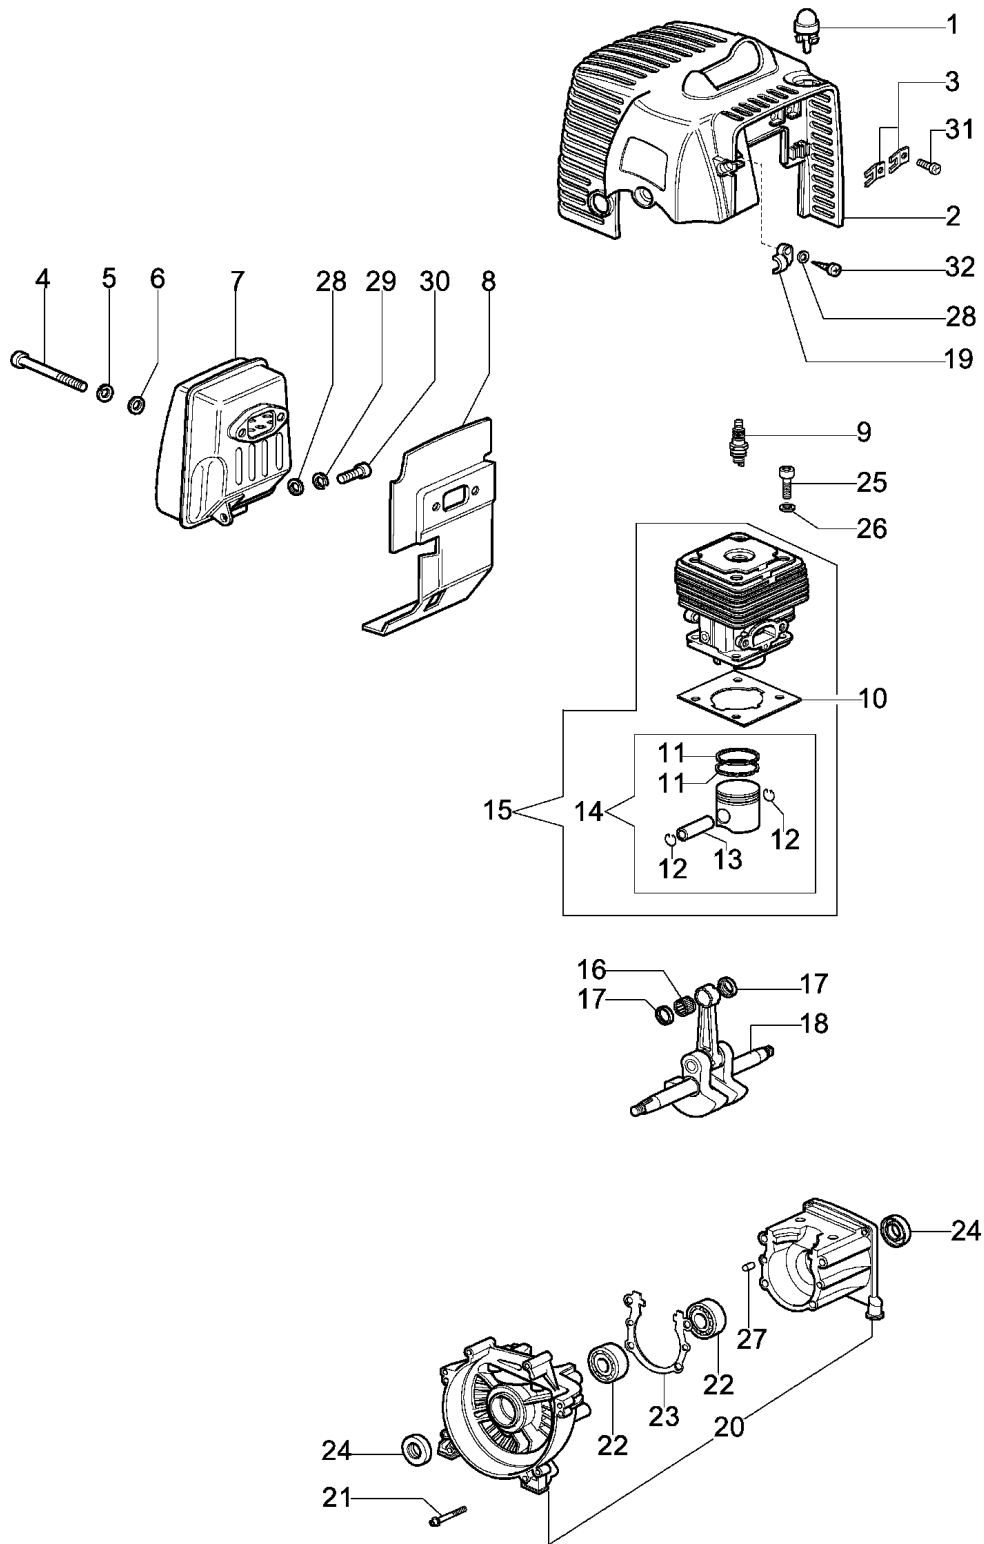

## Drawing      Accessories

---

Reference	Qty	Item number	Description
1	1	4199039R	Compl. nylon head
2	2	3960040R	Screws
3	1	4174278	Plate
4	4	3802004BR	Screws
5	1	4174283A	Skirt w/blade
6	1	4174275R	Blade
7	1	61042011A	Guard assy
8	1	4199005A	Bushing
9	1	4199008B	Collar screw
10	1	4199004	Spring
11	1	4199042R	Nylon spool
12	1	4199035R	Cover
13	1	4095663R	Blader disk
14	1	61052031	Tool kit
15	1	61200106R	Harness
16	1	61202016	Labels kit

### Walbro mod. WT-869

compl. p.n. 2318765R

15 ■ KIT RIPARAZIONE  
REPAIR KIT

16 ● KIT MEMBRANE & GUARNIZIONI  
DIAPHRAGM & GASKET SET

Drawing      Carburettor WT-869 (from 01/10/07)

---

Reference	Qty	Item number	Description
1	1	50010141	Screw
2	2	095000164	Circlip
3	1	072700211	Shutter
4	1	2318211	Pin
5	1	2318737	Shaft
6	1	072700347	Spring
7	1	2318837	Screw "I"
8	2	2318687	Cap
9	1	2318631	Screw
10	1	2318191	Cover
11	4	035000162	Screw
12	1	003300202	Screw
13	1	375100087	Cover
14	1	074000240	Adjust.screw
15	1	094600209	Repair kit
16	1	094600210	Diaph.+gasket
17	1	094600148	Spring

# Drawing      Engine

---

Reference	Qty	Item number	Description
1	1	50060012	Air purge
2	1	61200078R	Cylinder cover
3	2	4191069B	Plate
4	2	3801069	Screw
5	2	3819010	Washer
6	1	3916006	Washer
7	1	61200018R	Muffler
8	1	61200063R	Deflector
9	1	3055115	Spark plug
10	1	61200007AR	Muffler gasket
11	2	004000015R	Piston ring d.40
12	2	004900061R	Ring
13	1	50110047R	Piston pin
14	1	50120034	Piston assy
15	1	61202022	Cylinder assembly
16	1	50110044	Needle roller bea
17	2	50110043R	Spacer
18	1	61200001R	Crankshaft
19	1	61200064R	Stopper
20	1	61200113R	Crankcase
21	1	3860096	Screw
22	2	094000006	Bearing
23	1	61200006R	Gasket
24	2	094000099R	Seal ring
25	4	094000101R	Screw
26	4	3833073	Washer
27	2	3023008R	Plug
28	1	3916005	Washer
29	1	3819006	Washer
30	1	3801010R	Screw
31	2	3960030	Screw
32	1	3960069R	Screw