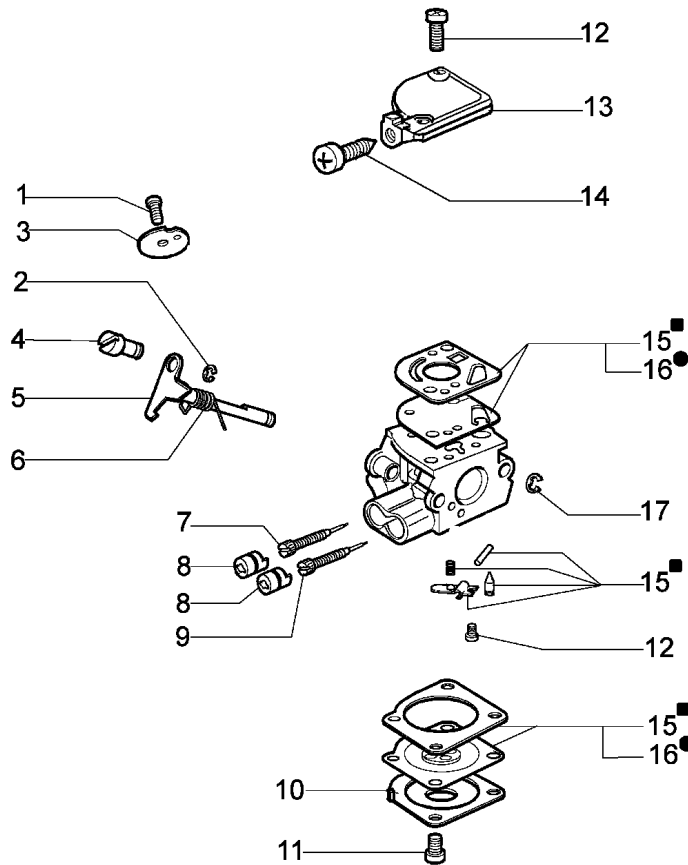

## Drawing      Accessories

---

Reference	Qty	Item number	Description
1	1	4199039R	Compl. nylon head
2	2	3960040R	Screws
3	1	4174278	Plate
4	4	3802004BR	Screws
5	1	4174283A	Skirt w/blade
6	1	4174275R	Blade
7	1	61042011A	Guard assy
8	1	4199005A	Bushing
9	1	4199008B	Collar screw
10	1	4199004	Spring
11	1	4199042R	Nylon spool
12	1	4199035R	Cover
13	1	4095663R	Blader disk
14	1	61052031	Tool kit
15	1	61200106R	Harness
16	1	61202016	Labels kit

**Zama mod.C1Q-E12**  
 compl. p.n. 2320051R

- 16 ● KIT MENBRANE & GUARNIZIONI  
 DIAPHRAGM & GASKET SET
- 15 ■ KIT RIPARAZIONE  
 REPAIR KIT

Drawing      Carburettor C1Q-E12 (till 30/09/07)

---

Reference	Qty	Item number	Description
1	1	2318388	Screw
2	1	2318387	Ring
3	1	2318872	Shutter
4	1	2318412	Hooking spring
5	1	2318689	Shaft
6	1	2318528	Spring
7	1	2318696	Screw H
8	2	2318687	Cap
9	1	2318697	Screw L
10	1	2318880	Cover
11	2	2318522	Screw
12	2	2320053	Screw
13	1	2320052	Cover
14	1	2318876	Screw
15	1	2318886	Repair kit
16	1	2318885	Diaphragm set
17	1	2318535	Ring

## Drawing Starter assy and clutch

---

Reference	Qty	Item number	Description
1	1	61200074R	Starter assy
2	1	61200015R	Handle
3	1	56520087R	Starter rope
4	6	3801010R	Screw
5	4	3916005	Washer
6	1	004000132R	Spring
7	1	56520038AR	Pulley
8	1	3027005R	Snap ring
9	1	56520039A	Insert
10	1	56520040A	Plate
11	1	3918020	Washer
12	1	61200012R	Spark plug cap
13	1	61200062AR	Clutch driver
14	1	61200010R	Ignition coil
15	1	61200042R	Cable
16	2	3801013	Screw
17	2	3819006	Washer
18	1	3912009	Nut
19	2	3818011A	Washer
20	1	61200009AR	Flywheel
21	1	61200059R	Adaptor
22	2	3801015	Screw
23	1	61200060R	Adaptor
24	2	3914003	Nut
25	1	4161364	Bushing
26	1	4161428	Sleeve
27	1	3024015	Seeger ring
28	1	61200071AR	Starter case
29	1	3035019R	Bearing
30	1	3025022	Seeger ring
31	1	61200032R	Clutch drum
32	1	4191027ER	Pin
33	1	4191028R	Spring
34	1	4191153AR	Clutch
35	1	61200067R	Spring
36	1	61250015AR	Ignition coil
37	1	61250047R	Cable
38	1	61250014AR	Flywheel