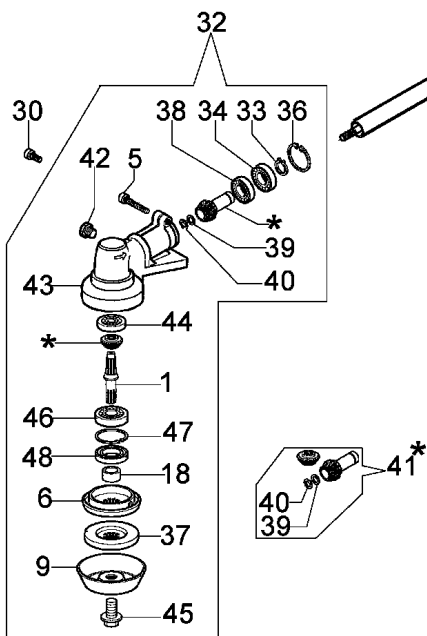

Drawing   Transmission

Reference	Qty	Item number	Description
47	1	3025022	Seeger ring
48	1	3050018R	Sealing ring