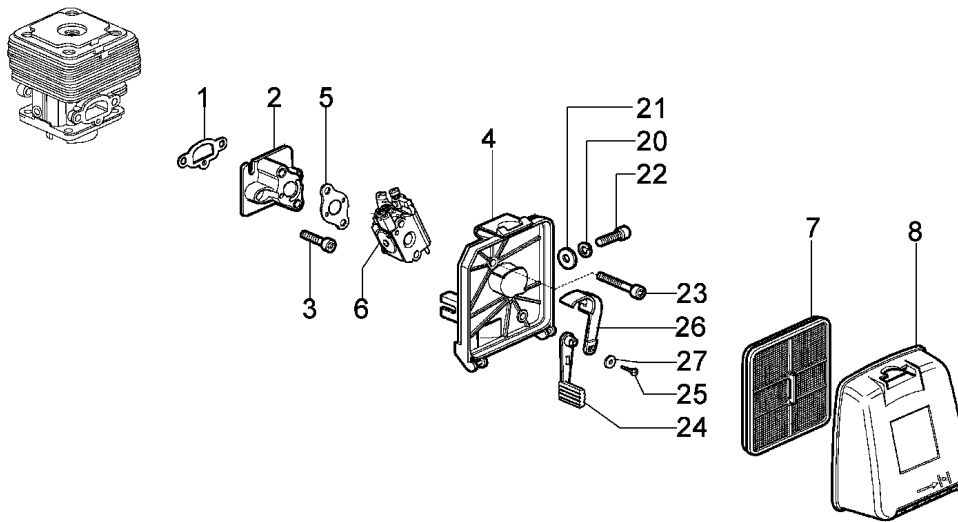

Drawing Fuel tank and air filter

Drawing Fuel tank and air filter

Reference	Qty	Item number	Description
1	1	61200019R	Gasket
2	1	61200020R	Insulator
3	2	3801015	Screw
4	1	61202025R	Support
5	1	61200021R	Gasket
6	1	2318765R	Carburetor WT-869
7	1	61200025R	Air filter
8	1	61200075R	Cover orange
9	1	61200028AR	Complete tank
10	1	4098377	Clip
11	1	61200092R	Hose
12	1	61200093R	Tube
13	1	4161211	Bush
14	1	61070011A	Tank breather
15	1	61200030AR	Tube
16	1	61070079R	Compl. cap
17	1	61070006	Gasket
18	1	094600450R	Fuel filter
19	1	61200057R	Stand
20	5	3819006	Washer
21	5	3918005	Washer
22	1	3801013	Screw
23	2	61052009B	Screw
24	1	61200024R	Lever
25	1	3960069R	Screw
26	1	61200023R	Lever
27	1	4120070	Washer
28	4	61200128R	Spacer
29	4	3916008R	Washer
30	1	61200129R	Spring
31	4	3801016	Screw