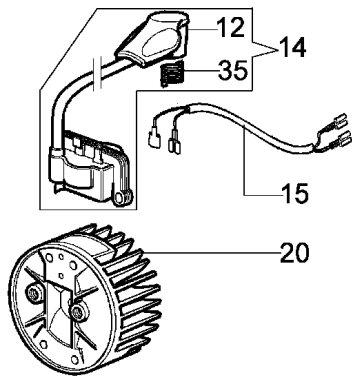

Drawing Starter assy and clutch