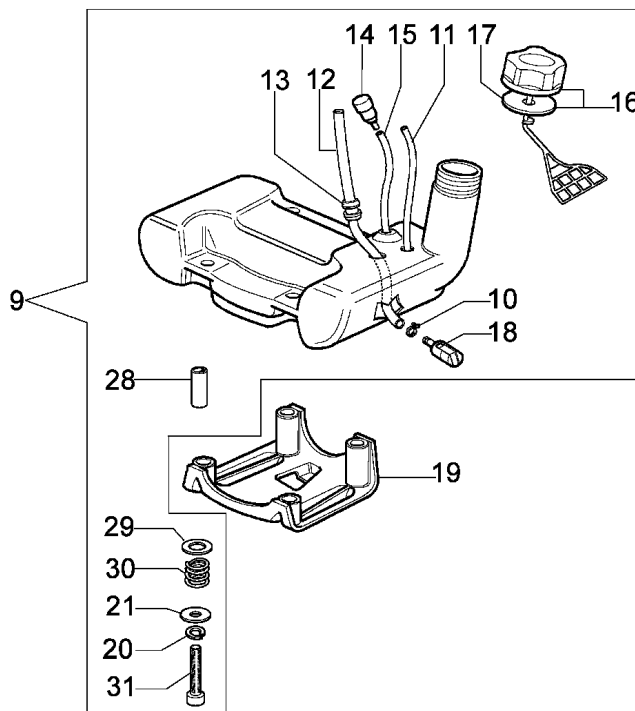

Drawing Fuel tank and air filter

Drawing Fuel tank and air filter

Reference	Qty	Item number	Description
1	1	61200019R	Gasket
2	1	61200020R	Insulator
3	2	3801015	Screw
4	1	61202025R	Support
5	1	61200021R	Gasket
6	1	2318765R	Carburetor WT-869
7	1	61200025R	Air filter
8	1	61200075R	Cover orange
9	1	61200028AR	Complete tank
10	1	4098377	Clip
11	1	61200092R	Hose
12	1	61200093R	Tube
13	1	4161211	Bush
14	1	61070011A	Tank breather
15	1	61200030AR	Tube
16	1	61070079R	Compl. cap
17	1	61070006	Gasket
18	1	094600450R	Fuel filter
19	1	61200057R	Stand
20	5	3819006	Washer
21	5	3918005	Washer
22	1	3801013	Screw
23	2	61052009B	Screw
24	1	61200024R	Lever
25	1	3960069R	Screw
26	1	61200023R	Lever
27	1	4120070	Washer
28	4	61200128R	Spacer
29	4	3916008R	Washer
30	1	61200129R	Spring
31	4	3801016	Screw