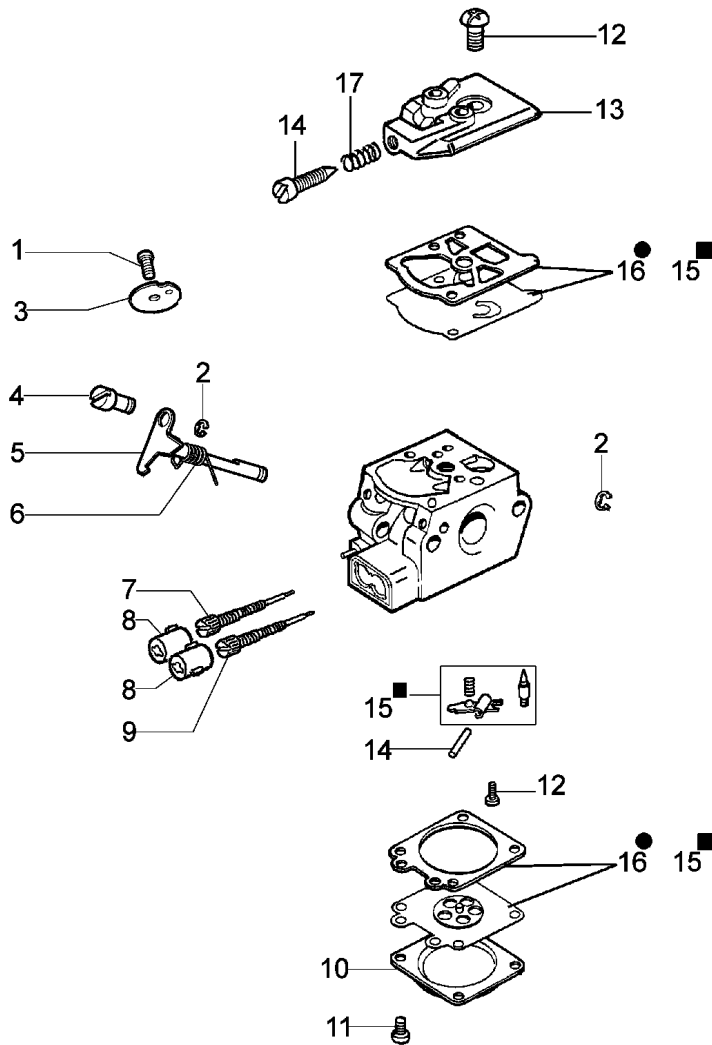

Walbro mod. WT-869

compl. p.n. 2318765R

15 ■ KIT RIPARAZIONE
REPAIR KIT

16 ● KIT MEMBRANE & GUARNIZIONI
DIAPHRAGM & GASKET SET

Drawing   Carburettor WT-869 (from 01/10/07)

Reference	Qty	Item number	Description
1	1	50010141	Screw
2	2	095000164	Circlip
3	1	072700211	Shutter
4	1	2318211	Pin
5	1	2318737	Shaft
6	1	072700347	Spring
7	1	2318837	Screw "I"
8	2	2318687	Cap
9	1	2318631	Screw
10	1	2318191	Cover
11	4	035000162	Screw
12	1	003300202	Screw
13	1	375100087	Cover
14	1	074000240	Adjust.screw
15	1	094600209	Repair kit
16	1	094600210	Diaph.+gasket
17	1	094600148	Spring