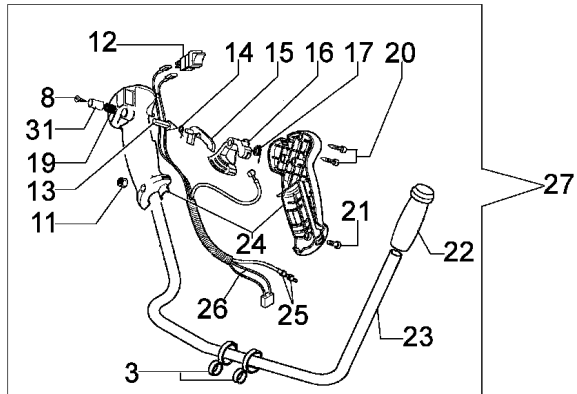

Drawing   Transmission

Reference	Qty	Item number	Description
47	1	3025022	Seeger ring
48	1	3050018R	Sealing ring