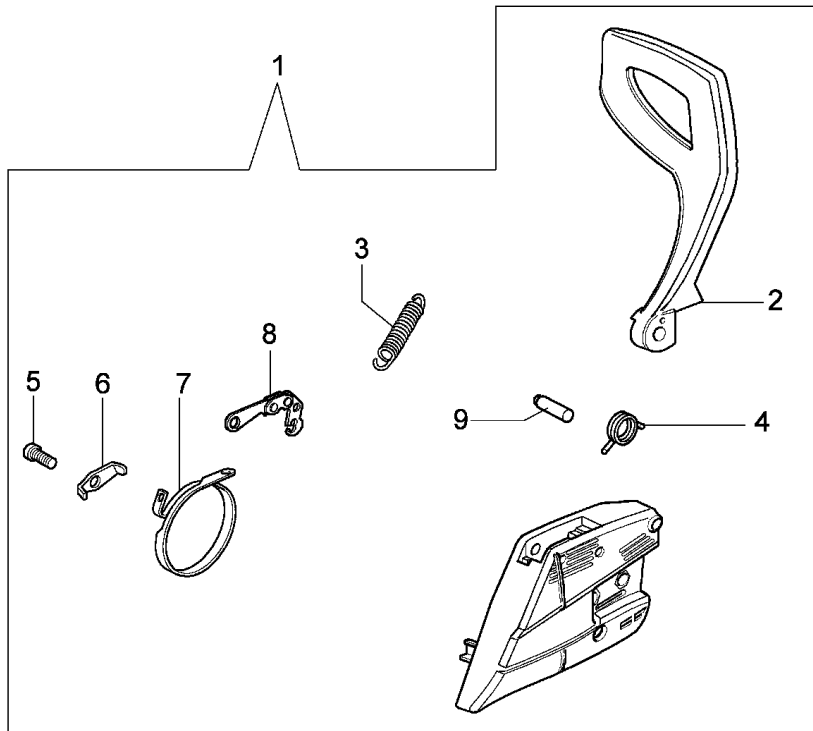

16 ■ KIT RIPARAZIONE
REPAIR KIT

22 ● KIT MEMBRANE & GUARNIZIONI
DIAPHRAGM & GASKET SET

Drawing Carburetor

Reference	Qty	Item number	Description
1	1	094600148	Spring
2	1	074000240	Adjust.screw
3	1	095000141	Shutter
4	3	50010141	Screw
5	1	094600208	Spring
6	1	2318757	Shaft
7	2	2318867	Cap
8	1	2318837	Screw L
9	1	2318893	Adjust. screw
10	1	50050108	Throttle lever
11	4	035000162	Screw
12	1	2318191	Cover
13	1	003300202	Screw
14	1	003300201	Spindle
15	1	50050115	Spring
16	1	094600209	Repair kit
17	1	50050111	Lever
18	1	50050109	Bushing
19	1	50050160	Fitting
20	1	50050107	Cover
21	1	003300197	Screw
22	1	094600210	Diaphragm and gasket set
23	1	2318756AR	Carburetor WT-781A
24	1	094600140	Shutter
25	1	50050117	Screw
26	1	2318758	Shaft
27	1	50050110	Bushing
28	1	50182003	Labels kit
29	1	2304073	Wrench 13x19

Drawing Clutch-brake

Reference	Qty	Item number	Description
1	1	50170128R	Chain cover cpl.
2	1	50170040R	Guard
3	1	095000219	Spring
4	1	50010088A	Spring
5	1	3960070	Screw
6	1	50050125	Plate
7	1	50050039	Brake band
8	1	097000146	Lever
9	1	50050064	Pin
10	1	004000352	Washer
11	2	50010148R	Nut
12	1	094500029	Spring
13	1	094000129AR	Clutch
14	1	50050136	Chain sprocket 3/8
15	1	004400285	Washer
16	1	50050025	Worm gear 3/8
17	1	50030372	Bearing

Drawing Engine

Reference	Qty	Item number	Description
1	1	50170010R	Manifold
2	1	094600103	Band
3	1	3055101	Spark plug
4	1	50170031R	Gasket
5	1	50170027R	Muffler
6	3	3860117R	Screw
7	1	003300015R	Piston ring Ø38
8	1	50110047R	Piston pin
9	2	004900061	Ring
10	1	50110066	Piston assy Ø38
11	1	50182005	Cylinder assy Ø38
12	2	50110043	Spacer
13	1	50110044	Bearing
14	1	3050022R	Seal ring
15	1	094000006	Bearing
16	1	3050024	Seal ring
17	1	50050016R	Cover
18	4	3801047	Screw
19	1	50110045R	Crankshaft