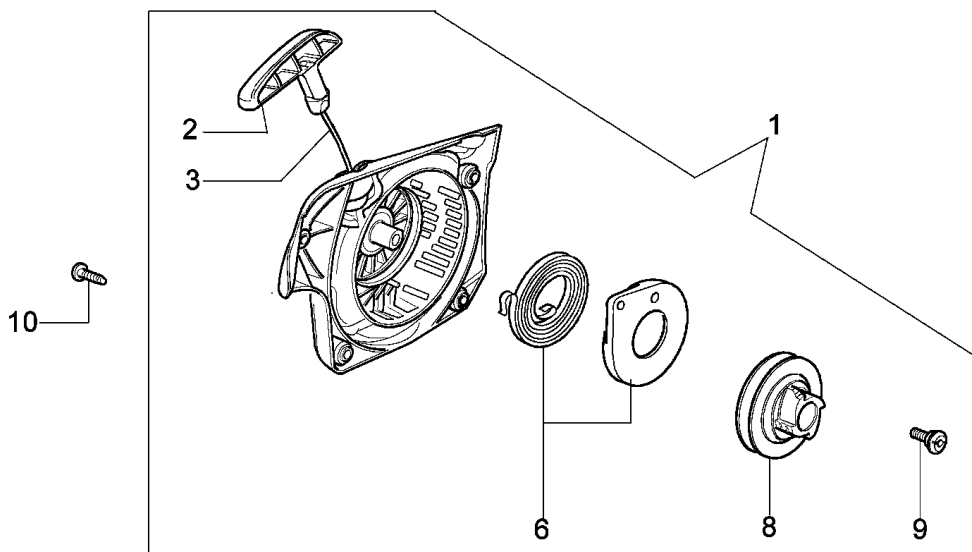

Drawing Clutch-brake

Reference	Qty	Item number	Description
1	1	50170128R	Chain cover cpl.
2	1	50170040R	Guard
3	1	095000219	Spring
4	1	50010088A	Spring
5	1	3960070	Screw
6	1	50050125	Plate
7	1	50050039	Brake band
8	1	097000146	Lever
9	1	50050064	Pin
10	1	004000352	Washer
11	2	50010148R	Nut
12	1	094500029	Spring
13	1	094000129AR	Clutch
14	1	50050136	Chain sprocket 3/8
15	1	004400285	Washer
16	1	50050025	Worm gear 3/8
17	1	50030372	Bearing

Drawing Engine

Reference	Qty	Item number	Description
1	1	50170010R	Manifold
2	1	094600103	Band
3	1	3055101	Spark plug
4	1	50170031R	Gasket
5	1	50170027R	Muffler
6	3	3860117R	Screw
7	1	003300015R	Piston ring Ø38
8	1	50110047R	Piston pin
9	2	004900061	Ring
10	1	50110066	Piston assy Ø38
11	1	50182005	Cylinder assy Ø38
12	2	50110043	Spacer
13	1	50110044	Bearing
14	1	3050022R	Seal ring
15	1	094000006	Bearing
16	1	3050024	Seal ring
17	1	50050016R	Cover
18	4	3801047	Screw
19	1	50110045R	Crankshaft

Drawing Fuel tank-handle

Drawing Fuel tank-handle

Reference	Qty	Item number	Description
1	1	50052005R	Cap
2	1	3049025	O-ring
3	1	50170024R	Cover
4	1	50050046AR	Lever
5	1	097000028	Spring
6	1	50170045R	Throttle
7	1	50050072	Cap
8	1	50170012R	Throttle
9	1	094600450R	Fuel filter
10	1	50170152R	Hose
11	1	094500577A	Valve
12	1	094500575	Spring
13	1	50050071	Breather valve
14	3	50010061R	Shock absorber
15	3	50050047	Spring
16	7	3918010	Washer
17	3	3960115R	Screw
18	3	50170034R	Support
19	7	3960099	Screw
20	1	50050123R	Safety tape
21	1	50170026R	Handle
22	1	50172007R	Tank