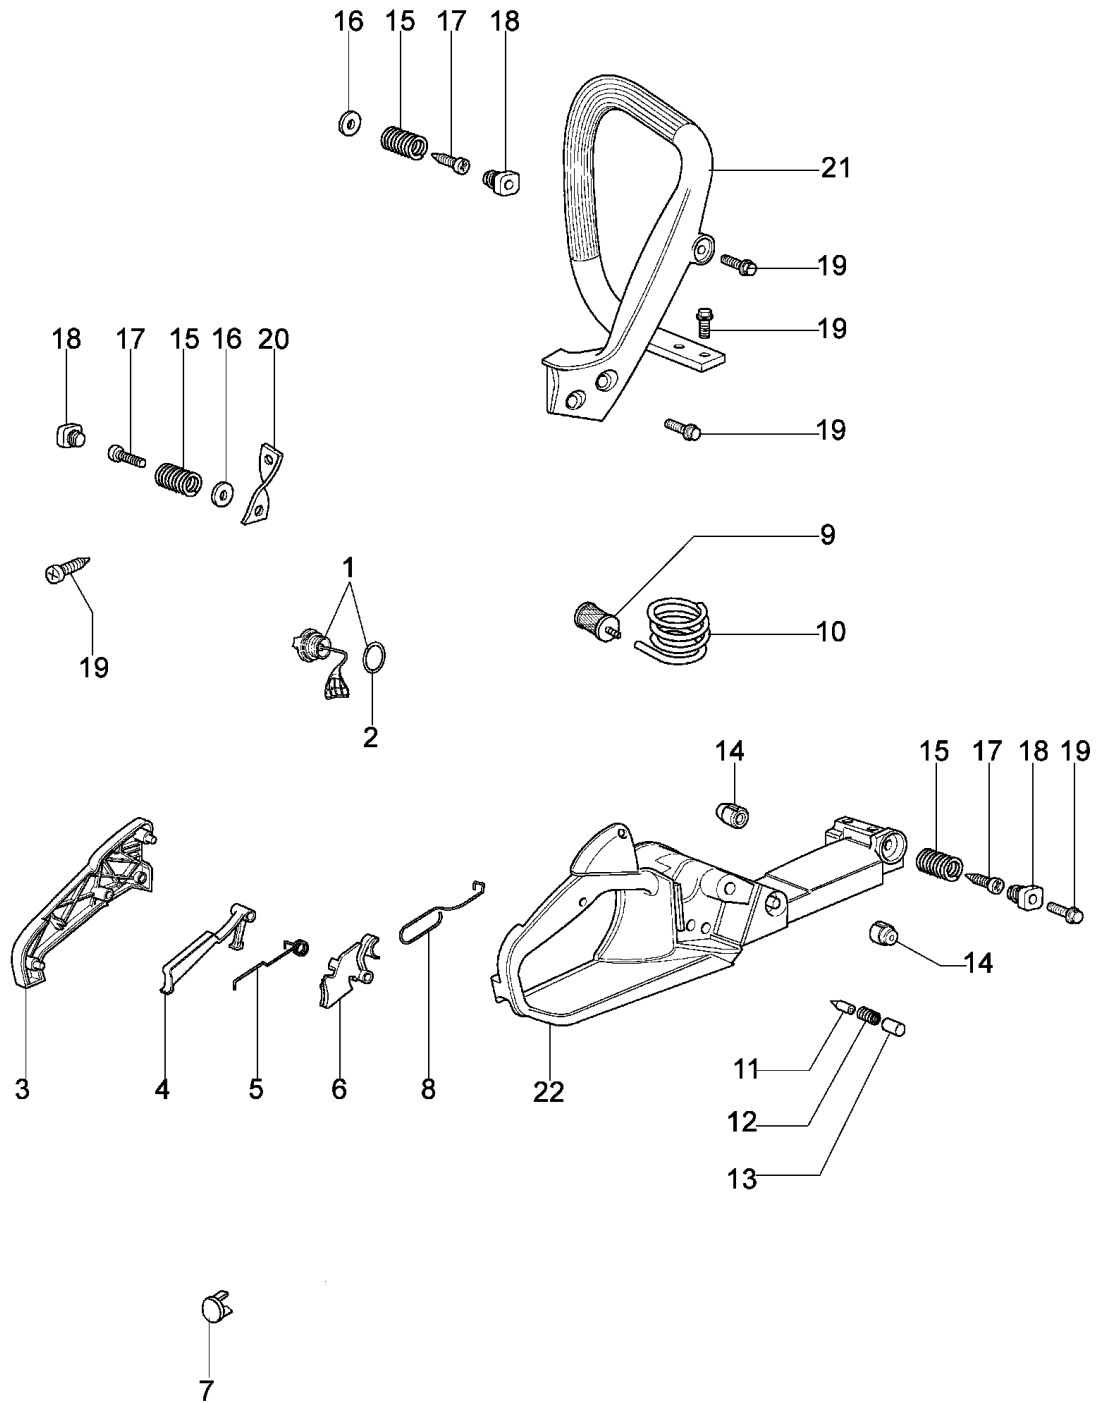

Drawing Fuel tank-handle

Drawing Fuel tank-handle

Reference	Qty	Item number	Description
1	1	50052005R	Cap
2	1	3049025	O-ring
3	1	50170024R	Cover
4	1	50050046AR	Lever
5	1	097000028	Spring
6	1	50170045R	Throttle
7	1	50050072	Cap
8	1	50170012R	Throttle
9	1	094600450R	Fuel filter
10	1	50170152R	Hose
11	1	094500577A	Valve
12	1	094500575	Spring
13	1	50050071	Breather valve
14	3	50010061R	Shock absorber
15	3	50050047	Spring
16	7	3918010	Washer
17	3	3960115R	Screw
18	3	50170034R	Support
19	7	3960099	Screw
20	1	50050123R	Safety tape
21	1	50170026R	Handle
22	1	50172007R	Tank