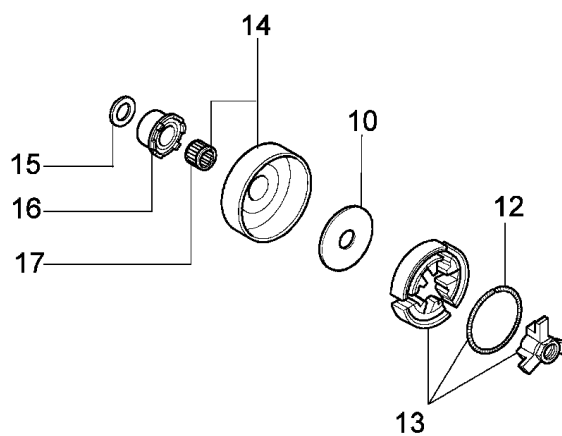

16 ■ KIT RIPARAZIONE
REPAIR KIT

22 ● KIT MEMBRANE & GUARNIZIONI
DIAPHRAGM & GASKET SET

Drawing Carburetor

Reference	Qty	Item number	Description
1	1	094600148	Spring
2	1	074000240	Adjust.screw
3	1	095000141	Shutter
4	3	50010141	Screw
5	1	094600208	Spring
6	1	2318757	Shaft
7	2	2318867	Cap
8	1	2318837	Screw L
9	1	2318893	Adjust. screw
10	1	50050108	Throttle lever
11	4	035000162	Screw
12	1	2318191	Cover
13	1	003300202	Screw
14	1	003300201	Spindle
15	1	50050115	Spring
16	1	094600209	Repair kit
17	1	50050111	Lever
18	1	50050109	Bushing
19	1	50050160	Fitting
20	1	50050107	Cover
21	1	003300197	Screw
22	1	094600210	Diaphragm and gasket set
23	1	2318756AR	Carburetor WT-781A
24	1	094600140	Shutter
25	1	50050117	Screw
26	1	2318758	Shaft
27	1	50050110	Bushing
28	1	50182003	Labels kit
29	1	2304073	Wrench 13x19

Drawing Clutch-brake

Reference	Qty	Item number	Description
1	1	50170128R	Chain cover cpl.
2	1	50170040R	Guard
3	1	095000219	Spring
4	1	50010088A	Spring
5	1	3960070	Screw
6	1	50050125	Plate
7	1	50050039	Brake band
8	1	097000146	Lever
9	1	50050064	Pin
10	1	004000352	Washer
11	2	50010148R	Nut
12	1	094500029	Spring
13	1	094000129AR	Clutch
14	1	50050136	Chain sprocket 3/8
15	1	004400285	Washer
16	1	50050025	Worm gear 3/8
17	1	50030372	Bearing

Drawing Engine

Reference	Qty	Item number	Description
1	1	50170010R	Manifold
2	1	094600103	Band
3	1	3055101	Spark plug
4	1	50170031R	Gasket
5	1	50170027R	Muffler
6	3	3860117R	Screw
7	1	003300015R	Piston ring Ø38
8	1	50110047R	Piston pin
9	2	004900061	Ring
10	1	50110066	Piston assy Ø38
11	1	50182005	Cylinder assy Ø38
12	2	50110043	Spacer
13	1	50110044	Bearing
14	1	3050022R	Seal ring
15	1	094000006	Bearing
16	1	3050024	Seal ring
17	1	50050016R	Cover
18	4	3801047	Screw
19	1	50110045R	Crankshaft