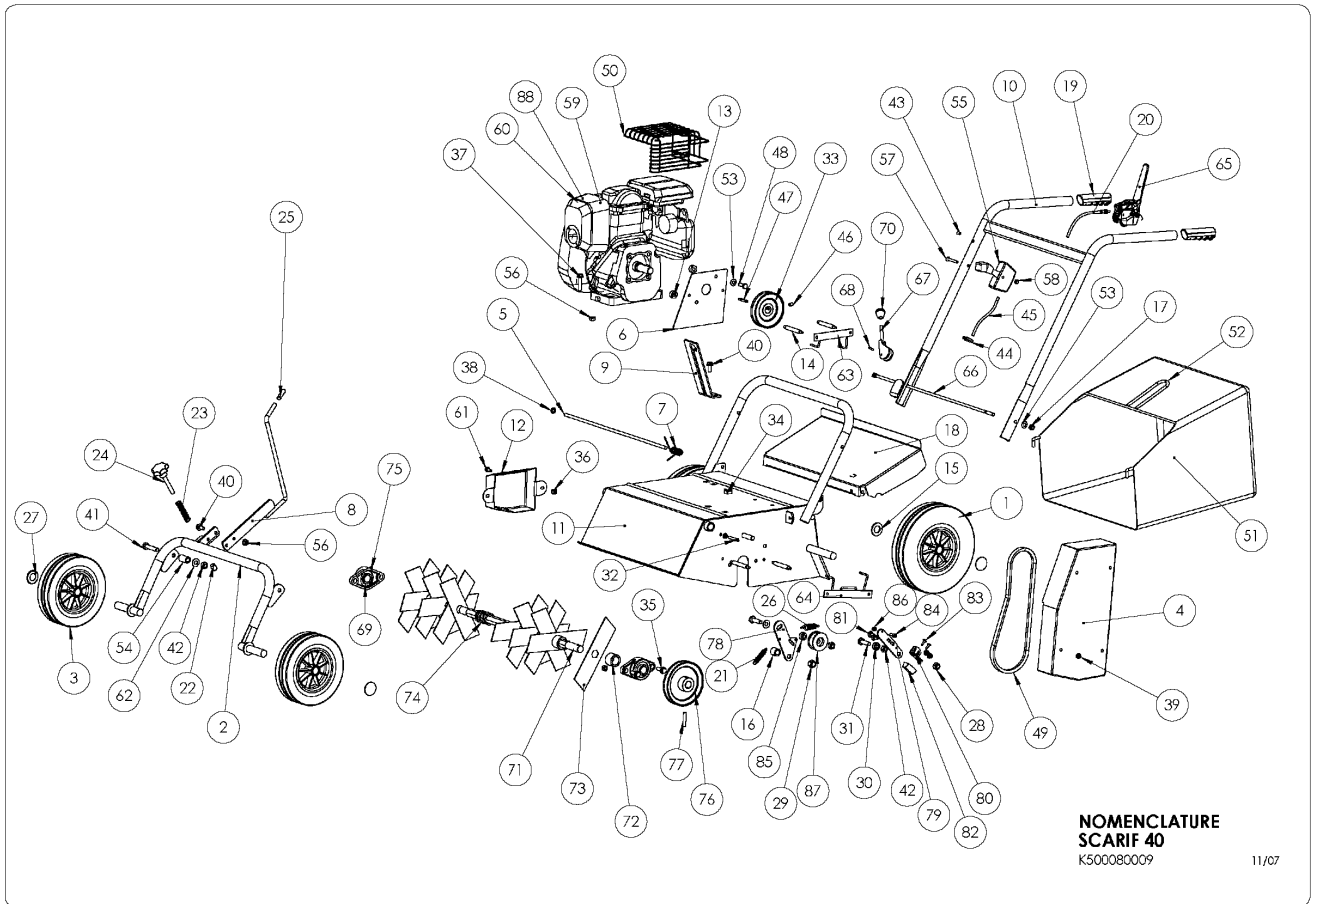

Drawing Complete illustrated parts list

Drawing Complete illustrated parts list

Reference	Qty	Item number	Description
46	1	KV421	Screw
47	1	KV4526	Cotter
48	2	KV3817	Screw
49	1	KV100241	V-belt
50	1	KV9045	Exhaust grill
51	1	KV9046	Rear bag
52	1	KV9060	Rear bag frame
53	2	KV2014	Washer
54	2	KV6016	Spacer
55	1	KV9008	Accelerator lever
56	2	KV100020	Nut
57	1	KV100022	Screw
58	1	KV4265	Nut
59	-	-	Not available for this product
60	-	-	Not available for this product
61	2	KV100009	Screw
62	4	KV1997	Washer
63	1	KV100314	Upper declutching plate
64	1	KV100313	Lower declutching plate
65	1	KVK307010018	Lever
66	1	KV100249	Axel
67	1	KV100178	Lever
68	1	KV9062	Cotter
69	2	KV100311	Bearing
70	1	KV3585	Ball
71	1	KV100150	Axel
72	16	KV100157A	Spacer
73	16	KV100164	Knife
74	1	KV100247	Spring
75	2	KV100171	Bearing
76	1	KV100170	Pulley
77	1	KV9061	Cotter
78	1	KV100184	Lever
79	1	KV100186	Plate
80	1	KV100190	Square
81	2	KV9079	Screw
82	1	KV100253	Brake
83	2	KV100259	Screw
84	1	KV4544	Screw
85	1	KV100312	Spacer
86	1	KV992	Nut
87	1	KV100258	Clutch pulley
88	-	-	Not available for this product