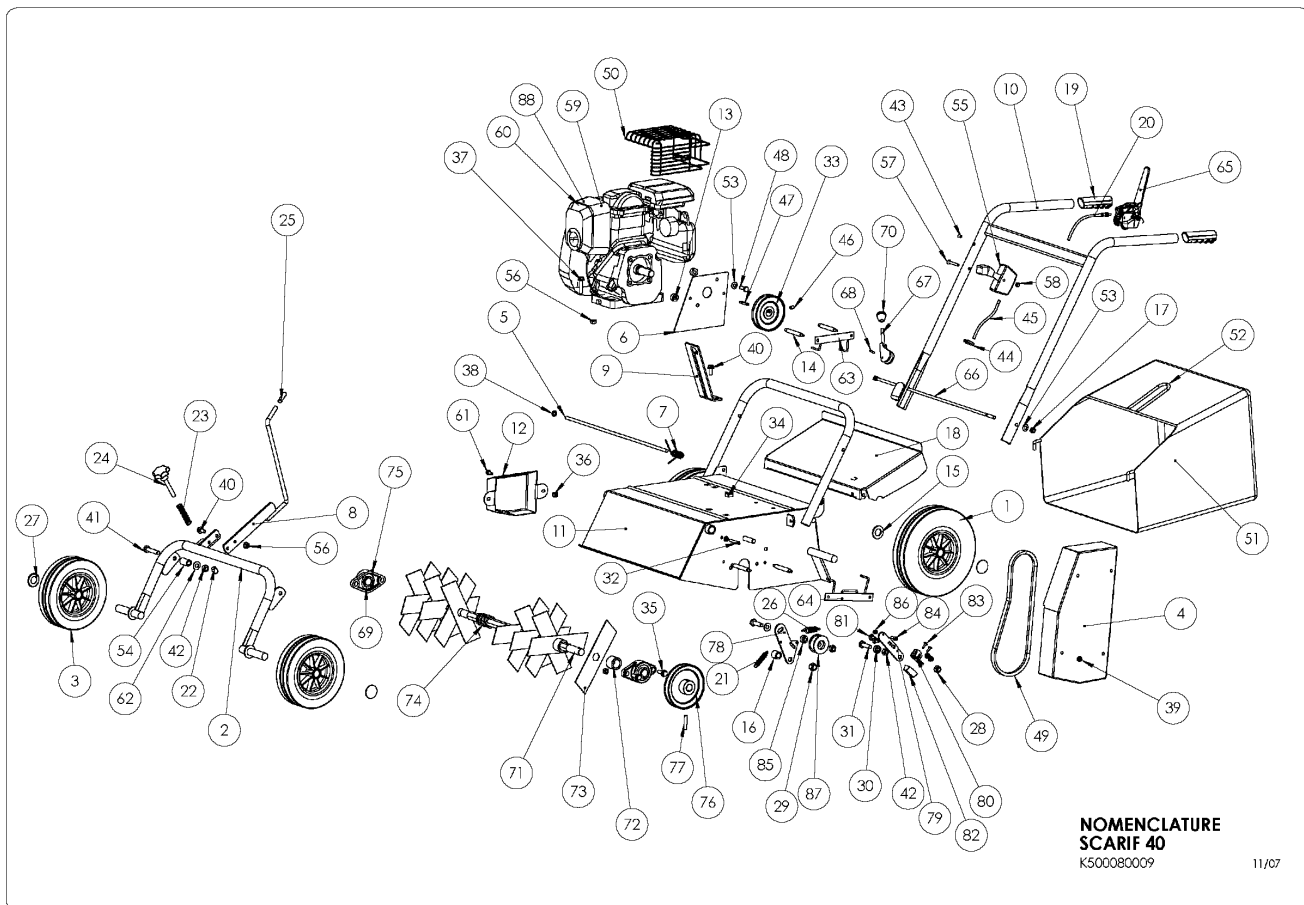

Drawing Complete illustrated parts list

## Drawing Complete illustrated parts list

Reference	Qty	Item number	Description
1	2	KV9067	Rear wheel
2	1	KV100200	Front axle
3	2	KV9066	Front wheel
4	1	KV100192	V-belt bonnet
5	1	KV100216	Axle
6	1	KV100194	Carter
7	1	KV6393	Spring
8	1	KV100175	Lift handle
9	1	KV100182	Support
10	1	KV100220	Handlebar
11	1	KV100215A	Carter
12	1	KV100196	Bonnet
13	2	KV100154A	Spacer
14	4	KV100162	Axel
15	2	KV100025	Washer
16	1	KV100161	Spacer
17	5	KV3774	Nut
18	1	KV100218A	Shutter
19	2	KV100054	Grip
20	1	KVK308020010	Handle + cable
20	1	KVK308020009	Cable
21	1	KV100246	Spring
22	1	KV100244	Cap
23	1	KV100245	Spring
24	1	KV100242	Screw
25	1	KV100243	Cap
26	1	KV6390A	Spring
27	4	KV100023	Hubcap
28	1	KV1297	Nut
29	1	KV2484	Nut
30	1	KV100160	Spacer
31	2	KV880	Screw
32	1	KV6392	Screw
33	1	KV100169	Pulley
34	4	KV4822	Nut
35	4	KV100278	Screw
36	1	KV4633	Nut
37	4	KV100266	Screw
38	2	KV100260	Washer
39	12	KV100008	Nut
40	4	KV100019	Screw
41	2	KV6041	Screw
42	4	KV709	Nut
43	1	KV100021	Cap
44	3	KV4778	Ring
45	1	KV4563	Throttle cable